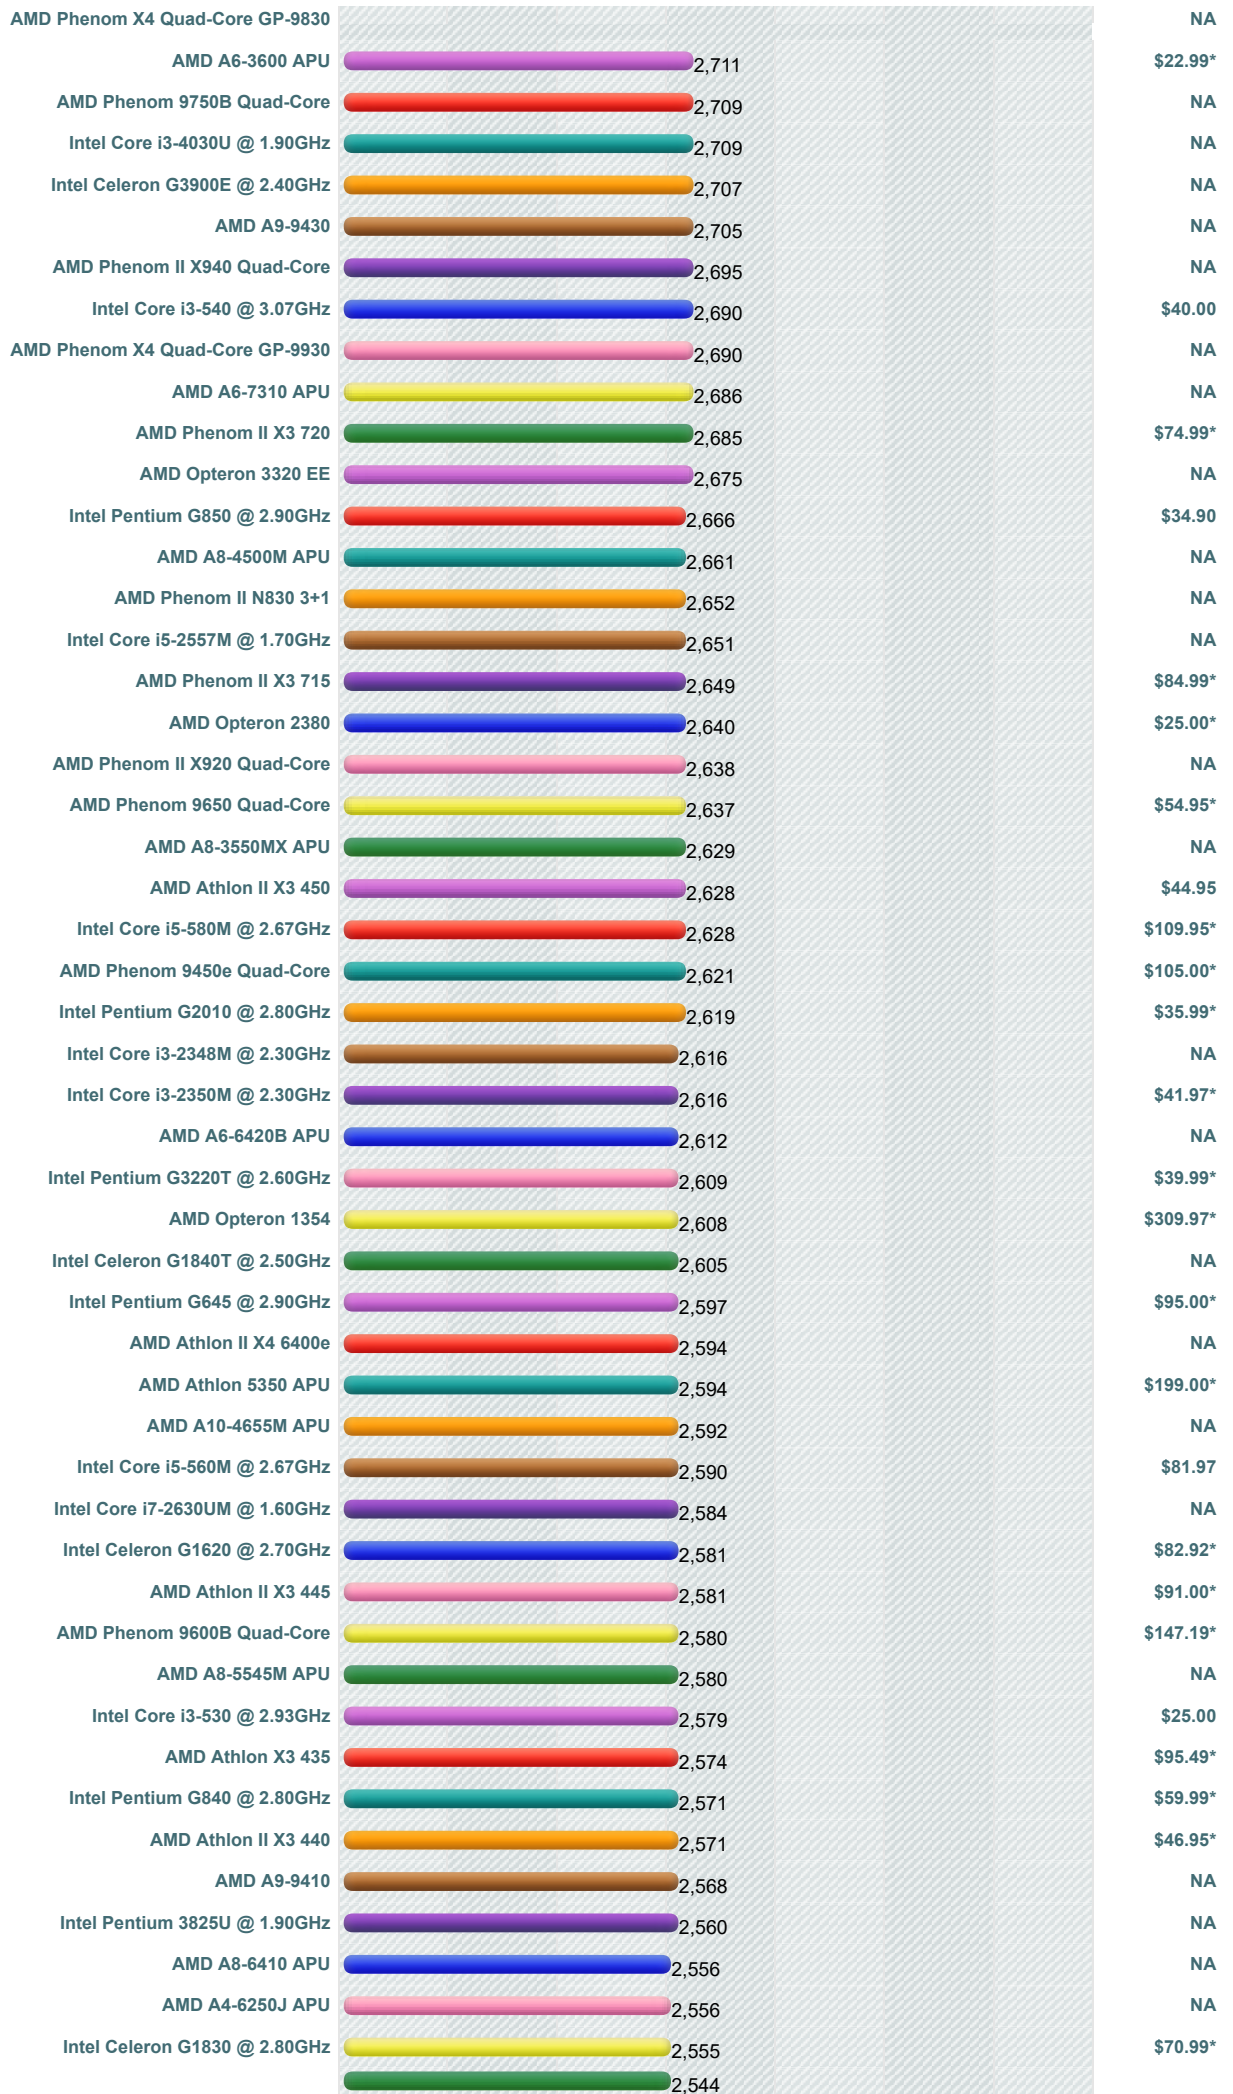

How does your CPU compare?
Add your CPU to our benchmark chart with **PerformanceTest V9!**

High Mid Range CPUs

This chart comparing mid range CPUs is made using thousands of **PerformanceTest** benchmark results and is updated daily. Intel CPUs in this chart include the slower Intel Core2 Duo CPUs, Intel Xeon CPUs and Intel Celeron CPUs. AMD CPUs typically in this chart include AMD Mobile CPUs, AMD Turion IIs, AMD Opteron Dual Core CPUs, and AMD Athlon Dual-Core CPUs.

CPU Mark | Price Performance

(Click to select desired chart)

PassMark - CPU Mark High Mid Range CPUs - Updated 6th of February 2018

PassMark CPU Benchmarks - High Mid Range CPUs

PassMark Software © 2008-2018

* - Last seen price from our affiliates.

[\[Home\]](#) - [\[Common CPUs\]](#) - [\[Overclocked CPUs\]](#) - [\[Searchable CPU List\]](#) - [\[Graph Notes\]](#)
[\[High-End CPUs\]](#) - [\[High Mid-Range CPUs\]](#) - [\[Low Mid-Range CPUs\]](#) - [\[Low-End CPUs\]](#)
[\[CPU Popularity 90 days\]](#) - [\[Multi CPU Systems\]](#) - [\[Laptop CPUs\]](#) - [\[Desktop CPUs\]](#)
[\[CPU Mega Page - Detailed CPU List\]](#) - [\[Single Thread CPU Performance\]](#)
[\[CPU Mark by Socket Type\]](#) - [\[Manufacturer Market Share\]](#)