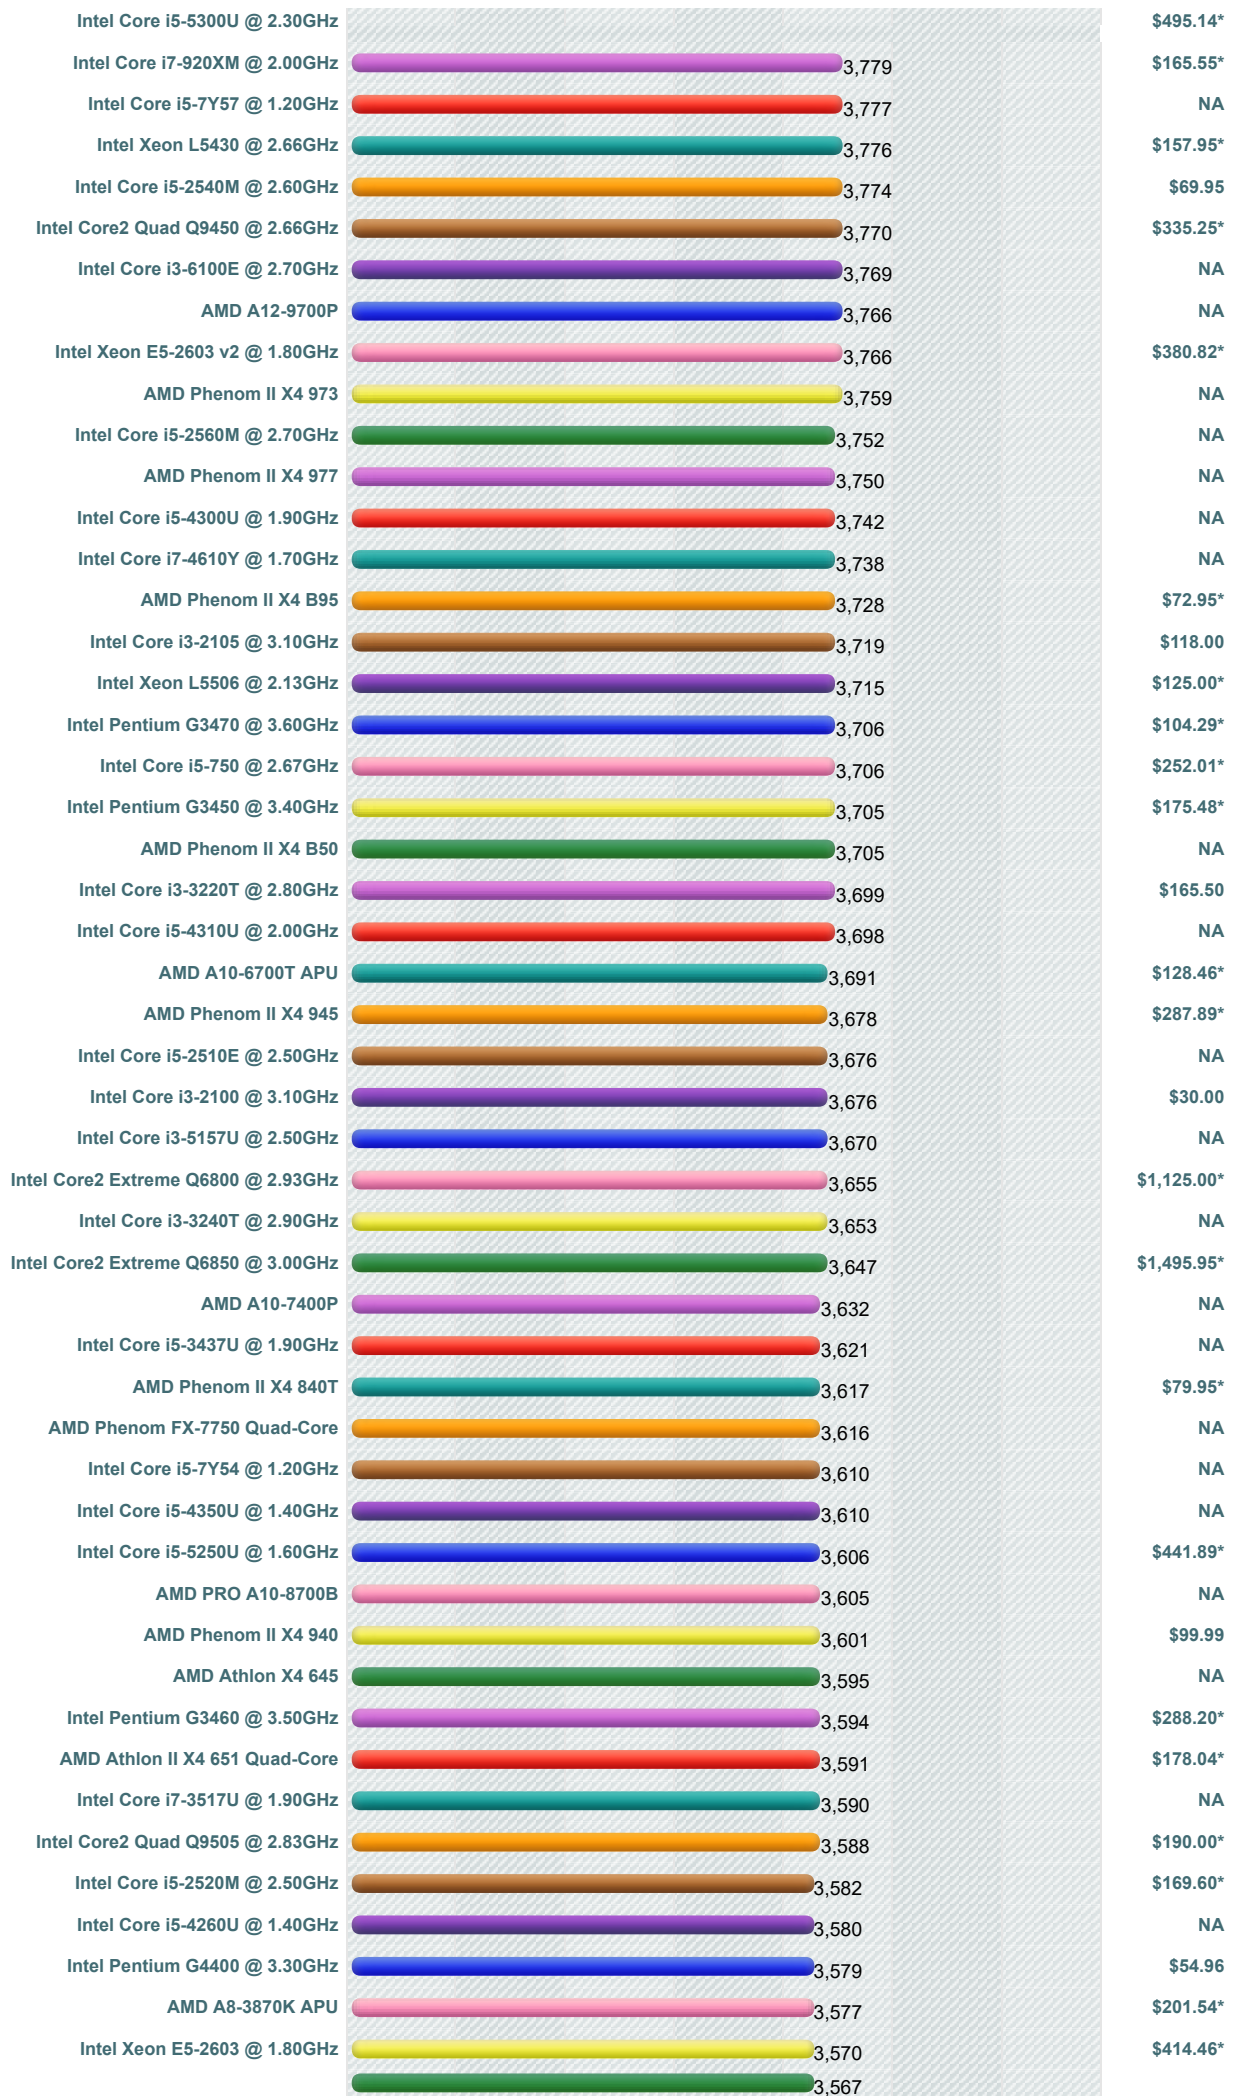

How does your CPU compare?
Add your CPU to our benchmark chart with **PerformanceTest V9!**

High Mid Range CPUs

This chart comparing mid range CPUs is made using thousands of **PerformanceTest** benchmark results and is updated daily. Intel CPUs in this chart include the slower Intel Core2 Duo CPUs, Intel Xeon CPUs and Intel Celeron CPUs. AMD CPUs typically in this chart include AMD Mobile CPUs, AMD Turion IIs, AMD Opteron Dual Core CPUs, and AMD Athlon Dual-Core CPUs.

CPU Mark | Price Performance

(Click to select desired chart)

PassMark - CPU Mark High Mid Range CPUs - Updated 6th of February 2018

PassMark CPU Benchmarks - High Mid Range CPUs

PassMark Software © 2008-2018

* - Last seen price from our affiliates.

[\[Home\]](#) - [\[Common CPUs\]](#) - [\[Overclocked CPUs\]](#) - [\[Searchable CPU List\]](#) - [\[Graph Notes\]](#)
[\[High-End CPUs\]](#) - [\[High Mid-Range CPUs\]](#) - [\[Low Mid-Range CPUs\]](#) - [\[Low-End CPUs\]](#)
[\[CPU Popularity 90 days\]](#) - [\[Multi CPU Systems\]](#) - [\[Laptop CPUs\]](#) - [\[Desktop CPUs\]](#)
[\[CPU Mega Page - Detailed CPU List\]](#) - [\[Single Thread CPU Performance\]](#)
[\[CPU Mark by Socket Type\]](#) - [\[Manufacturer Market Share\]](#)