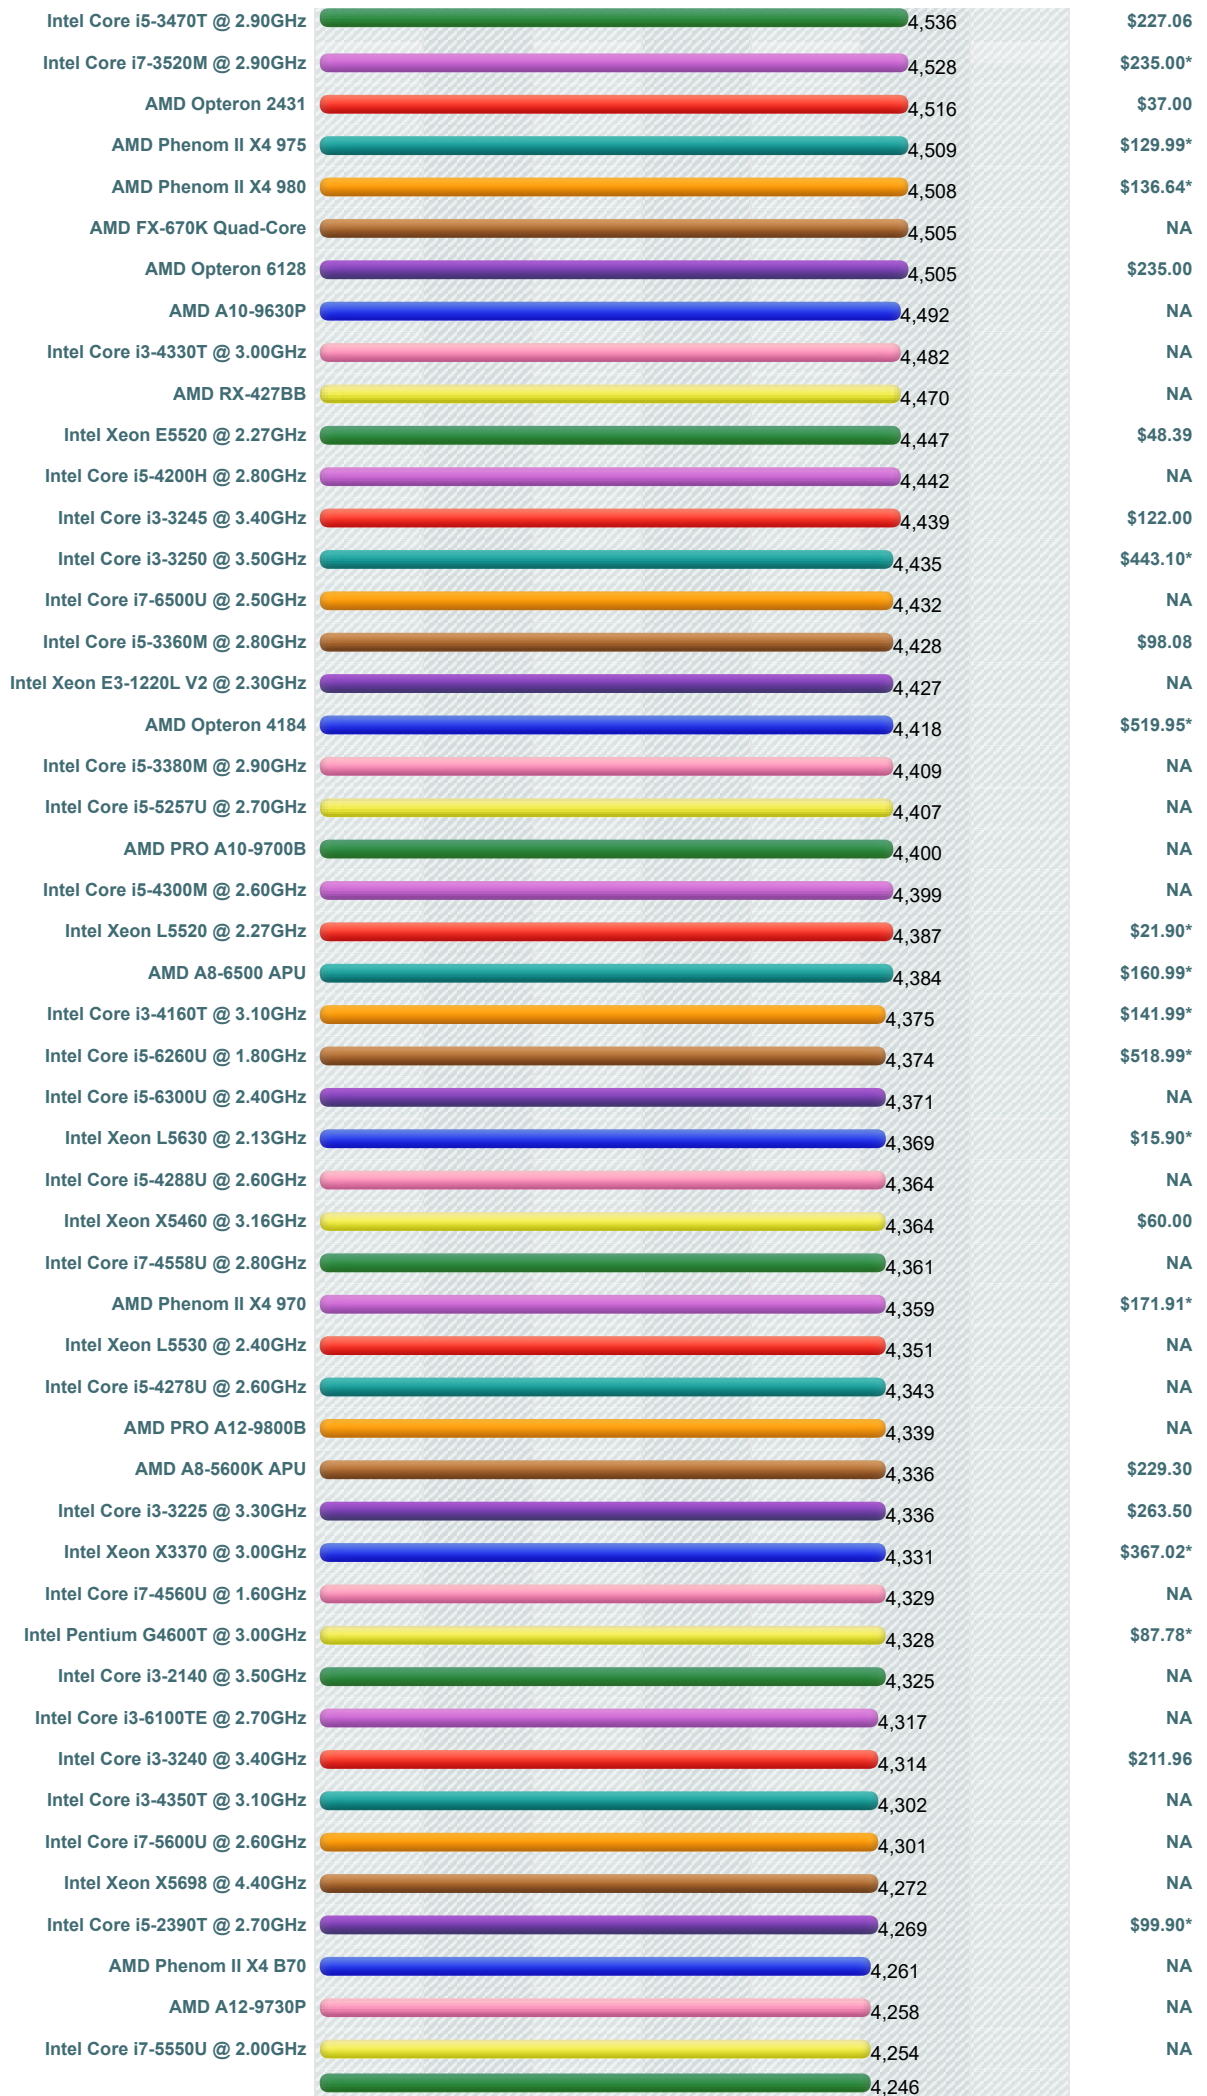

How does your CPU compare?
Add your CPU to our benchmark chart with **PerformanceTest V9!**

High Mid Range CPUs

This chart comparing mid range CPUs is made using thousands of **PerformanceTest** benchmark results and is updated daily. Intel CPUs in this chart include the slower Intel Core2 Duo CPUs, Intel Xeon CPUs and Intel Celeron CPUs. AMD CPUs typically in this chart include AMD Mobile CPUs, AMD Turion IIs, AMD Opteron Dual Core CPUs, and AMD Athlon Dual-Core CPUs.

CPU Mark | Price Performance

(Click to select desired chart)

PassMark - CPU Mark High Mid Range CPUs - Updated 6th of February 2018

PassMark CPU Benchmarks - High Mid Range CPUs

PassMark Software © 2008-2018

* - Last seen price from our affiliates.

[\[Home\]](#) - [\[Common CPUs\]](#) - [\[Overclocked CPUs\]](#) - [\[Searchable CPU List\]](#) - [\[Graph Notes\]](#)
[\[High-End CPUs\]](#) - [\[High Mid-Range CPUs\]](#) - [\[Low Mid-Range CPUs\]](#) - [\[Low-End CPUs\]](#)
[\[CPU Popularity 90 days\]](#) - [\[Multi CPU Systems\]](#) - [\[Laptop CPUs\]](#) - [\[Desktop CPUs\]](#)
[\[CPU Mega Page - Detailed CPU List\]](#) - [\[Single Thread CPU Performance\]](#)
[\[CPU Mark by Socket Type\]](#) - [\[Manufacturer Market Share\]](#)