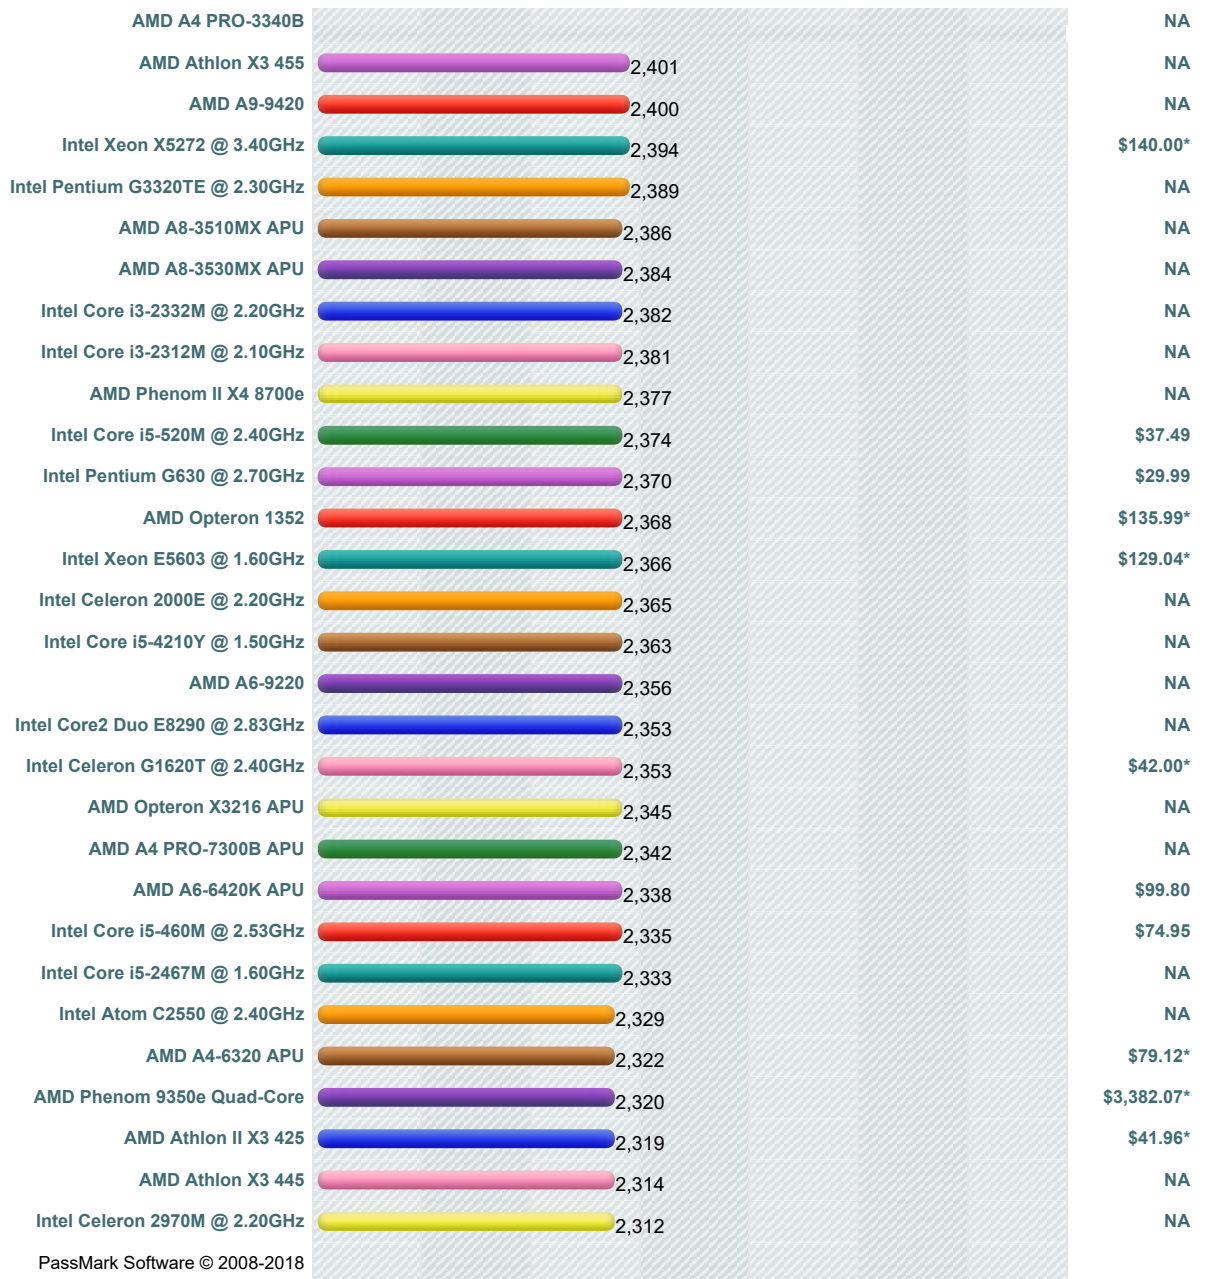

How does your CPU compare?
Add your CPU to our benchmark chart with **PerformanceTest V9!**

High Mid Range CPUs

This chart comparing mid range CPUs is made using thousands of **PerformanceTest** benchmark results and is updated daily. Intel CPUs in this chart include the slower Intel Core2 Duo CPUs, Intel Xeon CPUs and Intel Celeron CPUs. AMD CPUs typically in this chart include AMD Mobile CPUs, AMD Turion IIs, AMD Opteron Dual Core CPUs, and AMD Athlon Dual-Core CPUs.

CPU Mark | Price Performance

(Click to select desired chart)

PassMark - CPU Mark High Mid Range CPUs - Updated 6th of February 2018

PassMark CPU Benchmarks - High Mid Range CPUs

PassMark Software © 2008-2018

* - Last seen price from our affiliates.

[\[Home\]](#) - [\[Common CPUs\]](#) - [\[Overclocked CPUs\]](#) - [\[Searchable CPU List\]](#) - [\[Graph Notes\]](#)
[\[High-End CPUs\]](#) - [\[High Mid-Range CPUs\]](#) - [\[Low Mid-Range CPUs\]](#) - [\[Low-End CPUs\]](#)
[\[CPU Popularity 90 days\]](#) - [\[Multi CPU Systems\]](#) - [\[Laptop CPUs\]](#) - [\[Desktop CPUs\]](#)
[\[CPU Mega Page - Detailed CPU List\]](#) - [\[Single Thread CPU Performance\]](#)
[\[CPU Mark by Socket Type\]](#) - [\[Manufacturer Market Share\]](#)