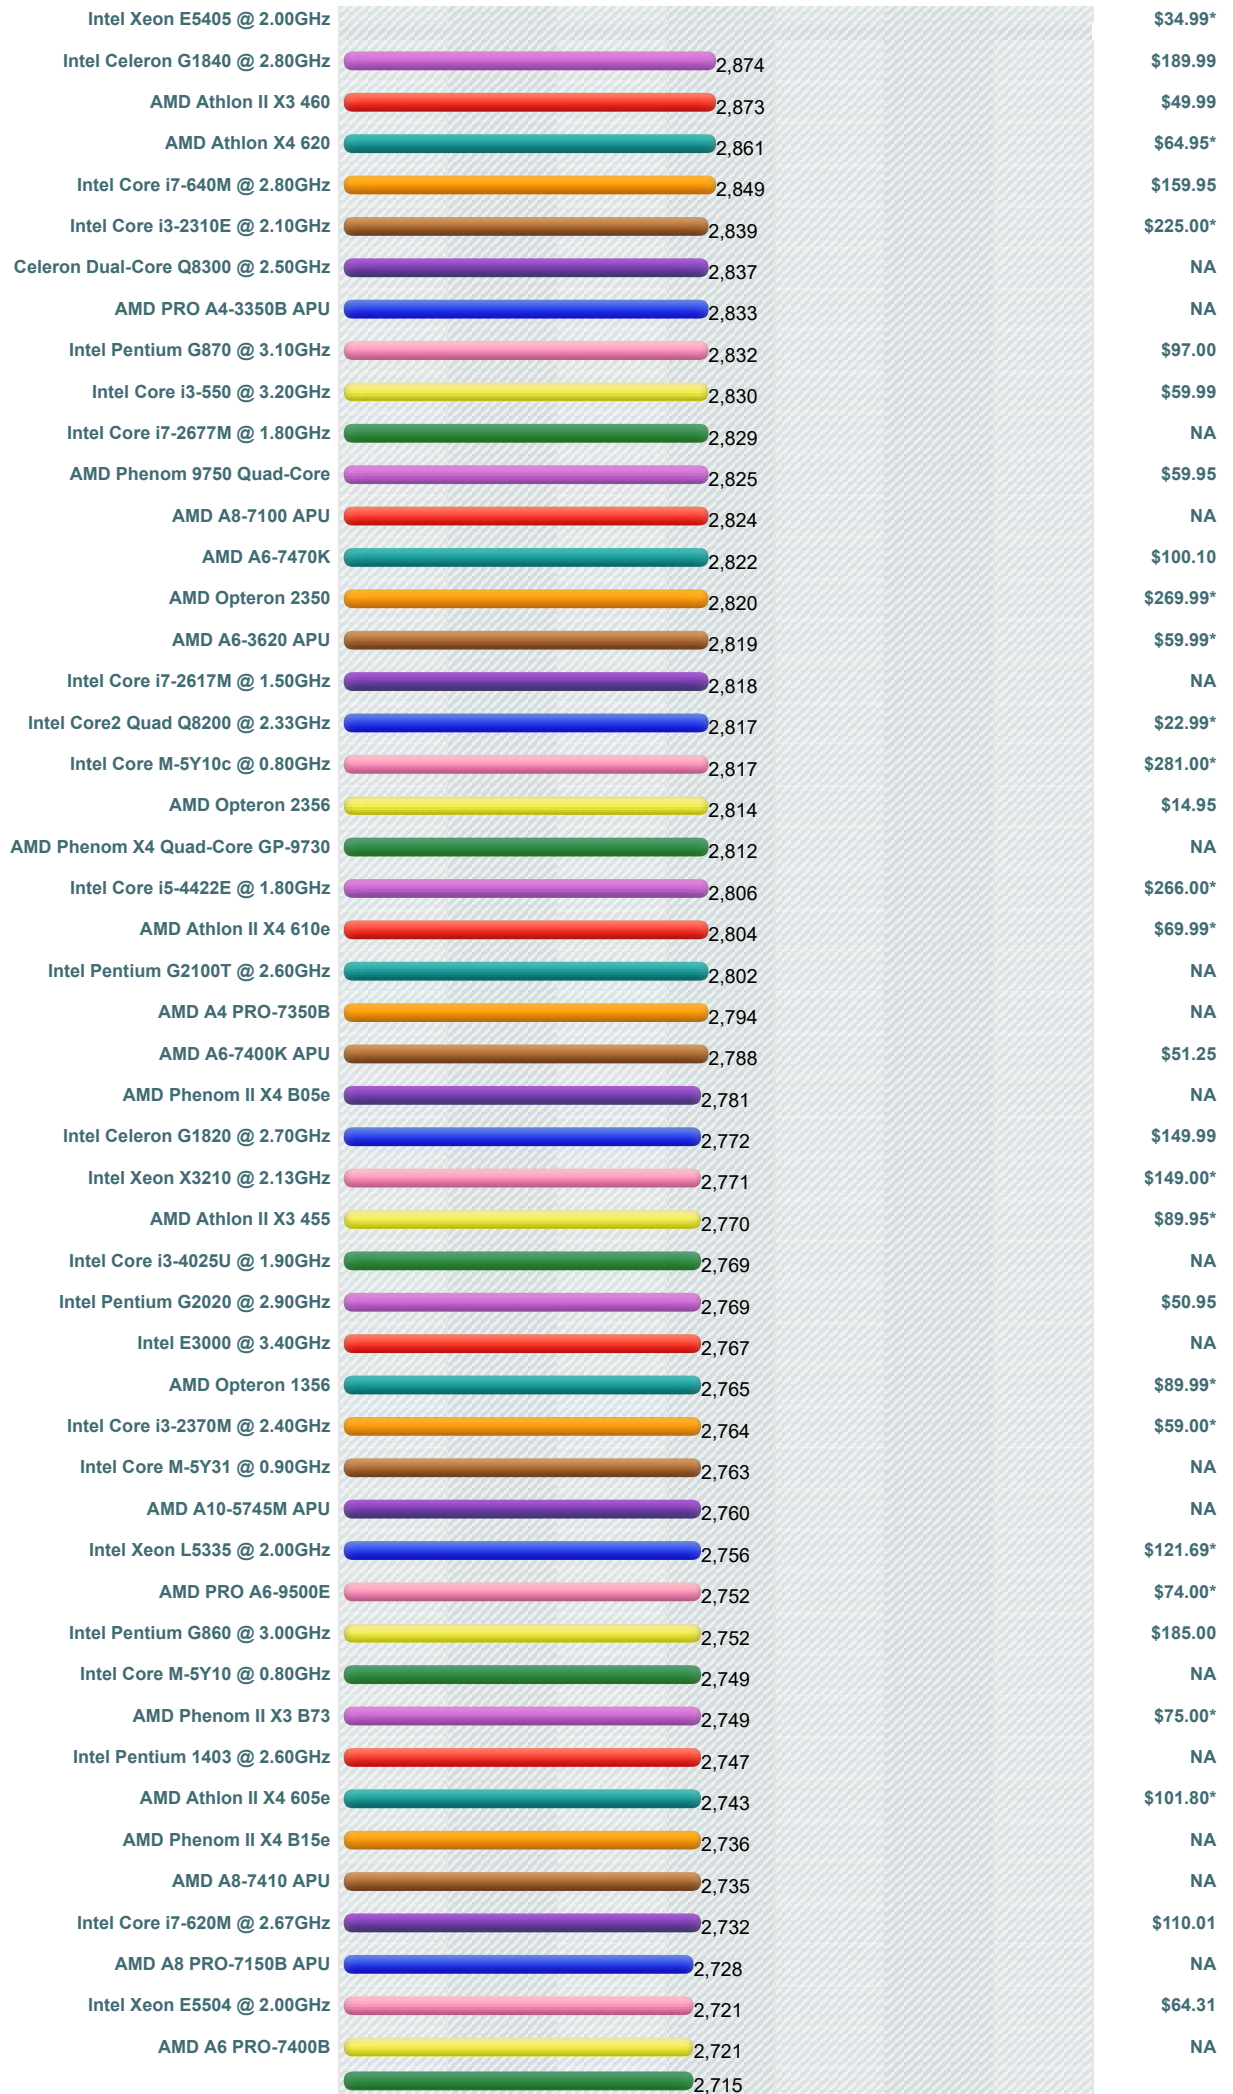

How does your CPU compare?
Add your CPU to our benchmark chart with **PerformanceTest V9!**

High Mid Range CPUs

This chart comparing mid range CPUs is made using thousands of **PerformanceTest** benchmark results and is updated daily. Intel CPUs in this chart include the slower Intel Core2 Duo CPUs, Intel Xeon CPUs and Intel Celeron CPUs. AMD CPUs typically in this chart include AMD Mobile CPUs, AMD Turion IIs, AMD Opteron Dual Core CPUs, and AMD Athlon Dual-Core CPUs.

CPU Mark | Price Performance

(Click to select desired chart)

PassMark - CPU Mark High Mid Range CPUs - Updated 6th of February 2018

PassMark CPU Benchmarks - High Mid Range CPUs

PassMark Software © 2008-2018

* - Last seen price from our affiliates.

[\[Home\]](#) - [\[Common CPUs\]](#) - [\[Overclocked CPUs\]](#) - [\[Searchable CPU List\]](#) - [\[Graph Notes\]](#)
[\[High-End CPUs\]](#) - [\[High Mid-Range CPUs\]](#) - [\[Low Mid-Range CPUs\]](#) - [\[Low-End CPUs\]](#)
[\[CPU Popularity 90 days\]](#) - [\[Multi CPU Systems\]](#) - [\[Laptop CPUs\]](#) - [\[Desktop CPUs\]](#)
[\[CPU Mega Page - Detailed CPU List\]](#) - [\[Single Thread CPU Performance\]](#)
[\[CPU Mark by Socket Type\]](#) - [\[Manufacturer Market Share\]](#)