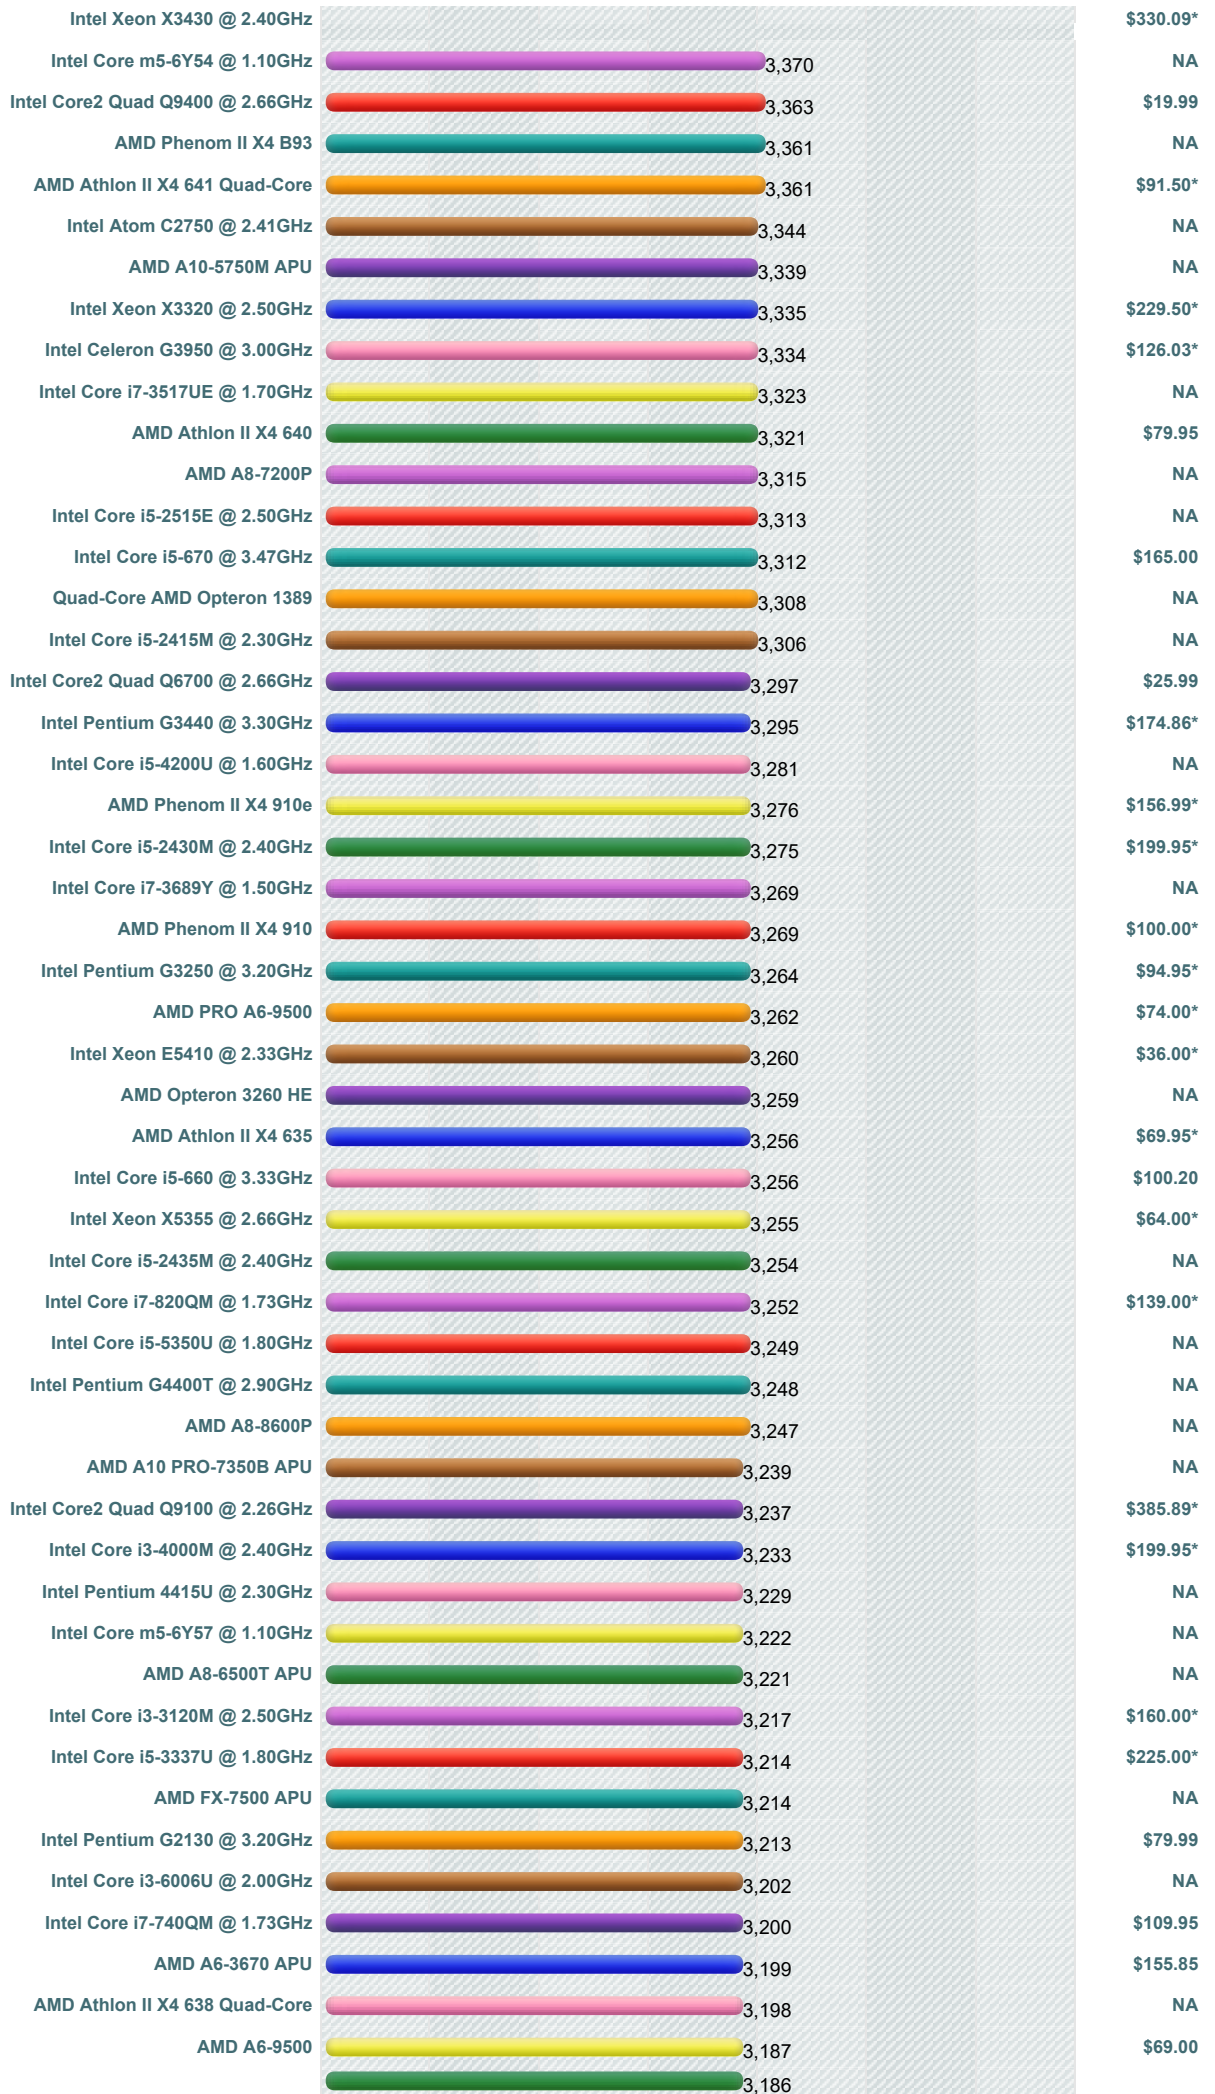

How does your CPU compare?
Add your CPU to our benchmark chart with **PerformanceTest V9!**

High Mid Range CPUs

This chart comparing mid range CPUs is made using thousands of **PerformanceTest** benchmark results and is updated daily. Intel CPUs in this chart include the slower Intel Core2 Duo CPUs, Intel Xeon CPUs and Intel Celeron CPUs. AMD CPUs typically in this chart include AMD Mobile CPUs, AMD Turion IIs, AMD Opteron Dual Core CPUs, and AMD Athlon Dual-Core CPUs.

CPU Mark | Price Performance

(Click to select desired chart)

PassMark - CPU Mark High Mid Range CPUs - Updated 6th of February 2018

PassMark CPU Benchmarks - High Mid Range CPUs

PassMark Software © 2008-2018

* - Last seen price from our affiliates.

[\[Home\]](#) - [\[Common CPUs\]](#) - [\[Overclocked CPUs\]](#) - [\[Searchable CPU List\]](#) - [\[Graph Notes\]](#)
[\[High-End CPUs\]](#) - [\[High Mid-Range CPUs\]](#) - [\[Low Mid-Range CPUs\]](#) - [\[Low-End CPUs\]](#)
[\[CPU Popularity 90 days\]](#) - [\[Multi CPU Systems\]](#) - [\[Laptop CPUs\]](#) - [\[Desktop CPUs\]](#)
[\[CPU Mega Page - Detailed CPU List\]](#) - [\[Single Thread CPU Performance\]](#)
[\[CPU Mark by Socket Type\]](#) - [\[Manufacturer Market Share\]](#)