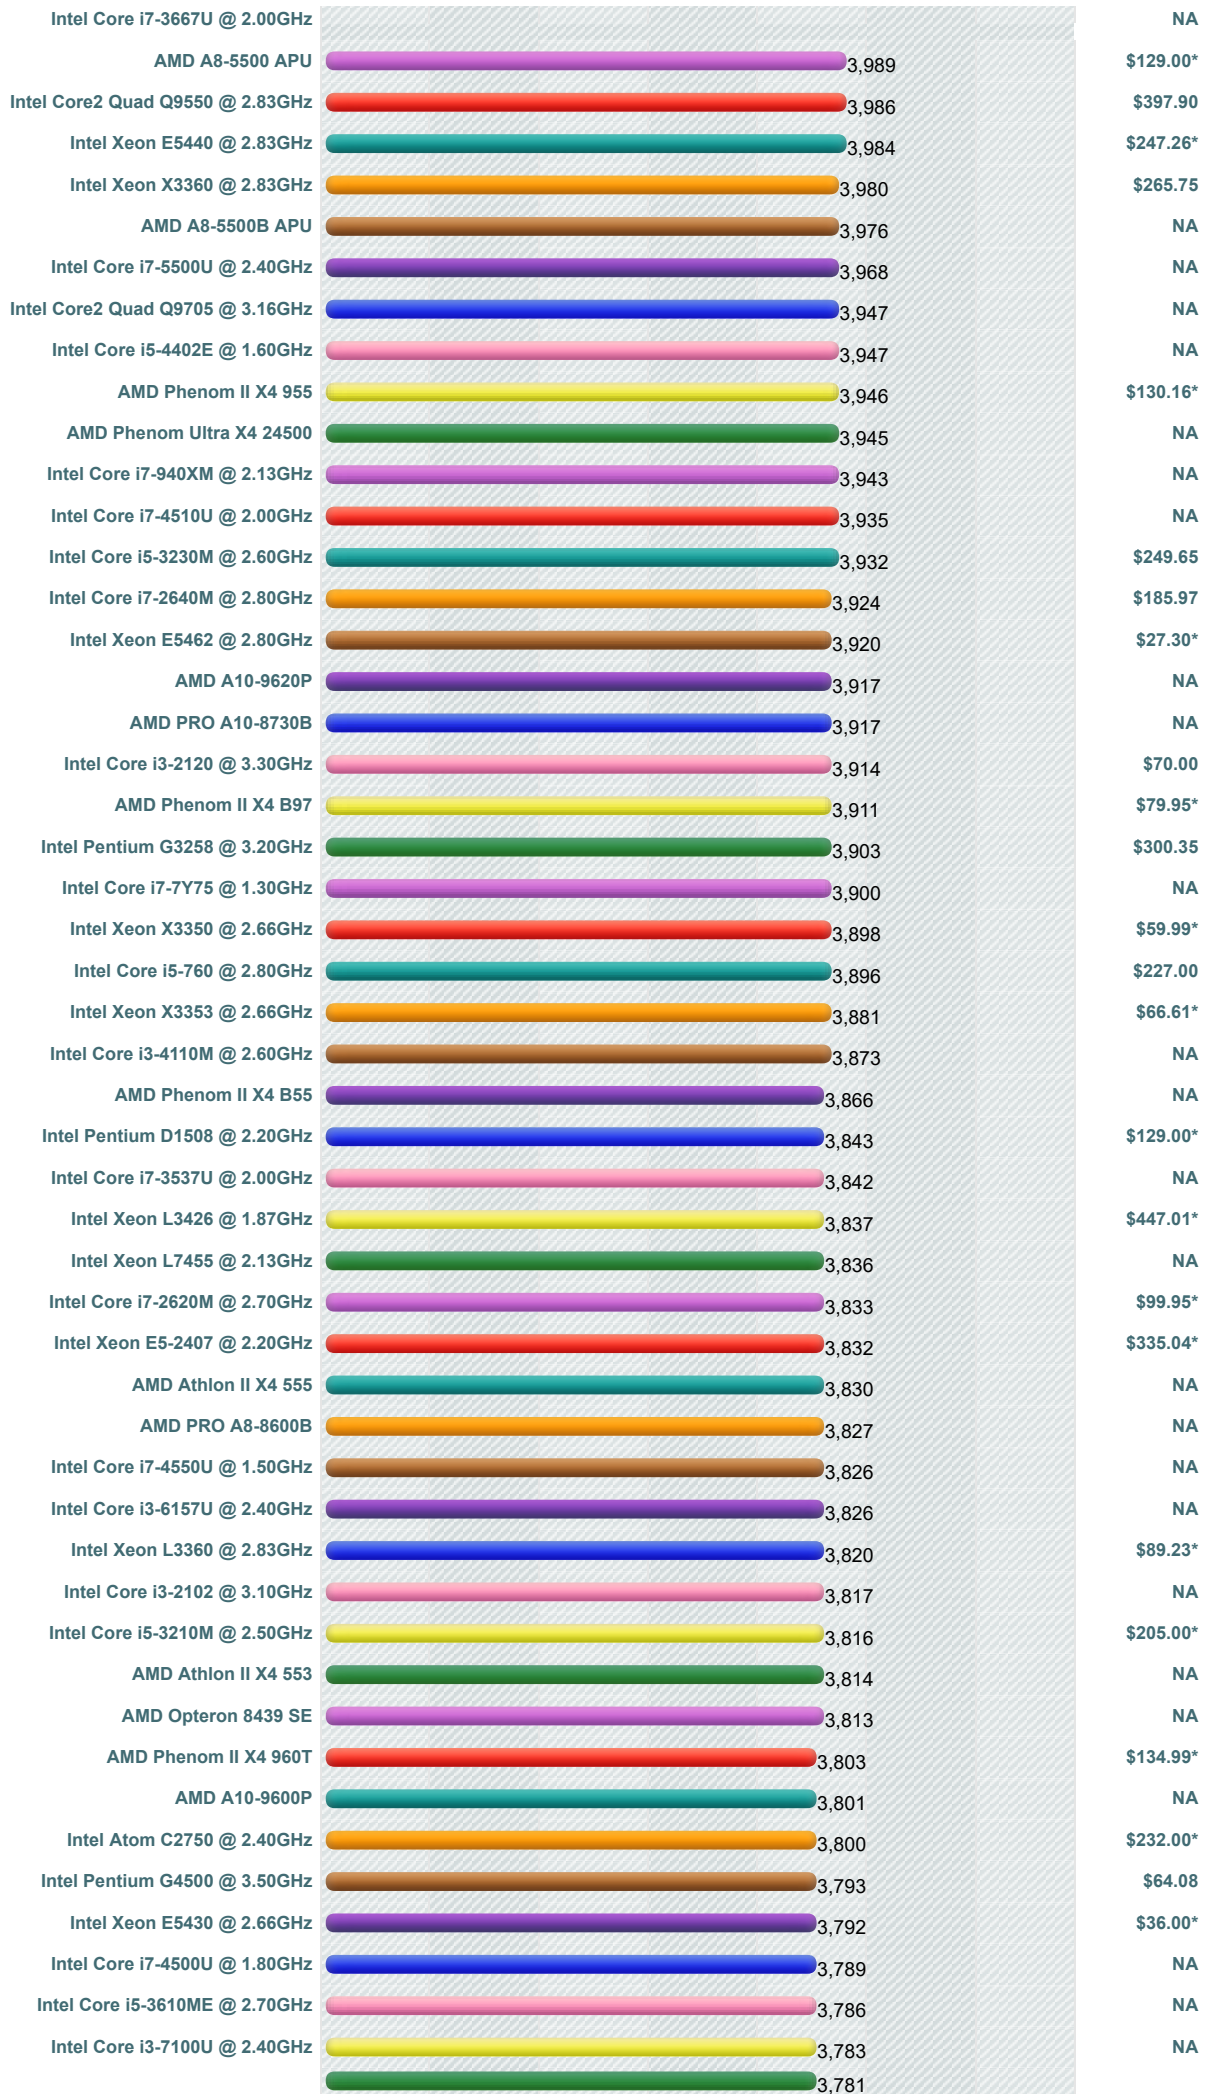

How does your CPU compare?
Add your CPU to our benchmark chart with **PerformanceTest V9!**

High Mid Range CPUs

This chart comparing mid range CPUs is made using thousands of **PerformanceTest** benchmark results and is updated daily. Intel CPUs in this chart include the slower Intel Core2 Duo CPUs, Intel Xeon CPUs and Intel Celeron CPUs. AMD CPUs typically in this chart include AMD Mobile CPUs, AMD Turion IIs, AMD Opteron Dual Core CPUs, and AMD Athlon Dual-Core CPUs.

CPU Mark | Price Performance

(Click to select desired chart)

PassMark - CPU Mark High Mid Range CPUs - Updated 6th of February 2018

PassMark CPU Benchmarks - High Mid Range CPUs

PassMark Software © 2008-2018

* - Last seen price from our affiliates.

[\[Home\]](#) - [\[Common CPUs\]](#) - [\[Overclocked CPUs\]](#) - [\[Searchable CPU List\]](#) - [\[Graph Notes\]](#)
[\[High-End CPUs\]](#) - [\[High Mid-Range CPUs\]](#) - [\[Low Mid-Range CPUs\]](#) - [\[Low-End CPUs\]](#)
[\[CPU Popularity 90 days\]](#) - [\[Multi CPU Systems\]](#) - [\[Laptop CPUs\]](#) - [\[Desktop CPUs\]](#)
[\[CPU Mega Page - Detailed CPU List\]](#) - [\[Single Thread CPU Performance\]](#)
[\[CPU Mark by Socket Type\]](#) - [\[Manufacturer Market Share\]](#)