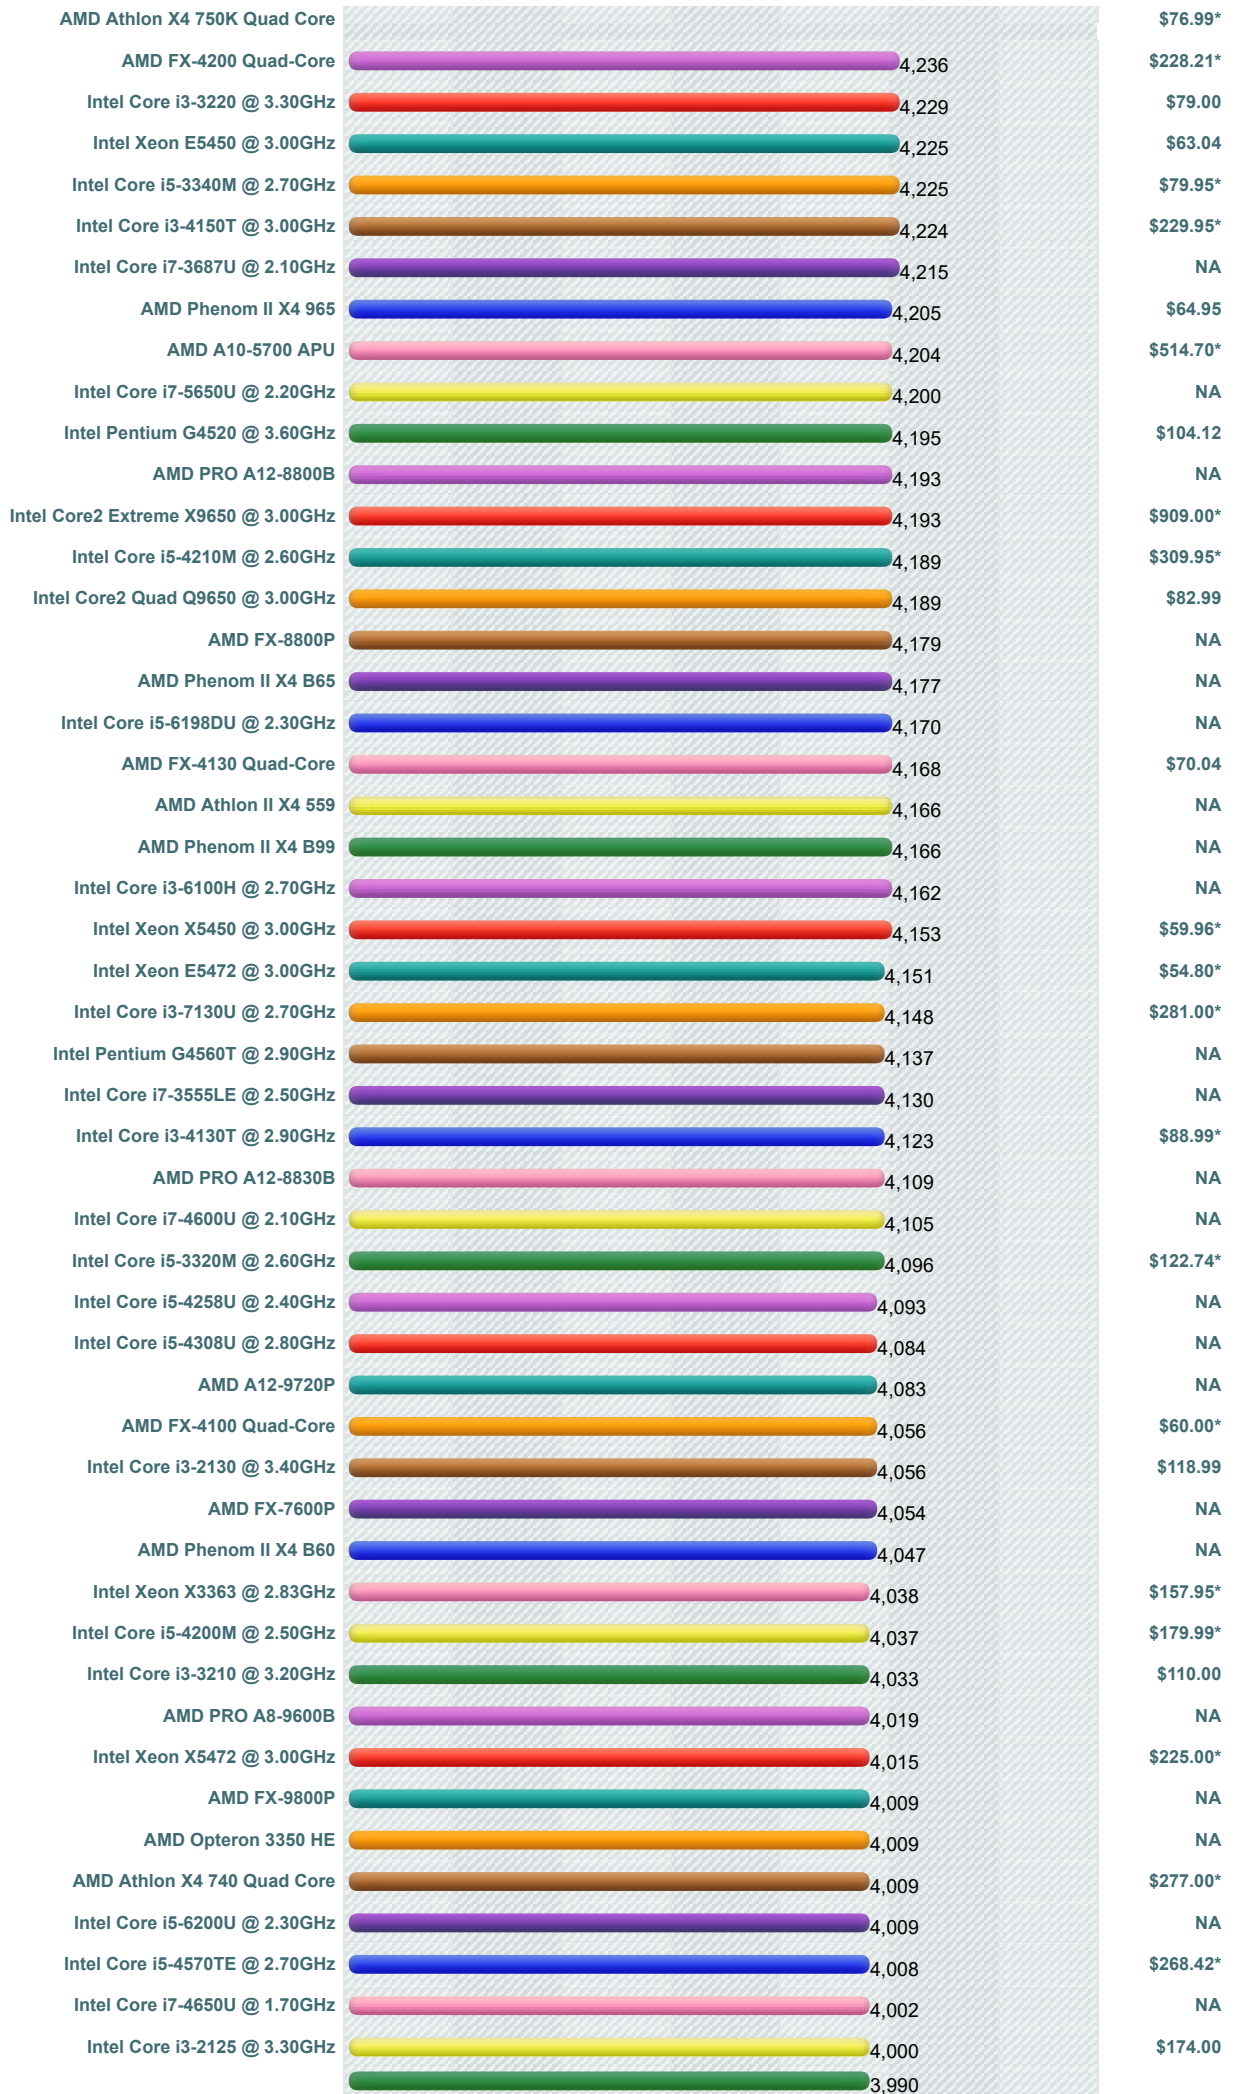

How does your CPU compare?
Add your CPU to our benchmark chart with **PerformanceTest V9!**

High Mid Range CPUs

This chart comparing mid range CPUs is made using thousands of **PerformanceTest** benchmark results and is updated daily. Intel CPUs in this chart include the slower Intel Core2 Duo CPUs, Intel Xeon CPUs and Intel Celeron CPUs. AMD CPUs typically in this chart include AMD Mobile CPUs, AMD Turion IIs, AMD Opteron Dual Core CPUs, and AMD Athlon Dual-Core CPUs.

CPU Mark | Price Performance

(Click to select desired chart)

PassMark - CPU Mark High Mid Range CPUs - Updated 6th of February 2018

PassMark CPU Benchmarks - High Mid Range CPUs

PassMark Software © 2008-2018

* - Last seen price from our affiliates.

[\[Home\]](#) - [\[Common CPUs\]](#) - [\[Overclocked CPUs\]](#) - [\[Searchable CPU List\]](#) - [\[Graph Notes\]](#)
[\[High-End CPUs\]](#) - [\[High Mid-Range CPUs\]](#) - [\[Low Mid-Range CPUs\]](#) - [\[Low-End CPUs\]](#)
[\[CPU Popularity 90 days\]](#) - [\[Multi CPU Systems\]](#) - [\[Laptop CPUs\]](#) - [\[Desktop CPUs\]](#)
[\[CPU Mega Page - Detailed CPU List\]](#) - [\[Single Thread CPU Performance\]](#)
[\[CPU Mark by Socket Type\]](#) - [\[Manufacturer Market Share\]](#)