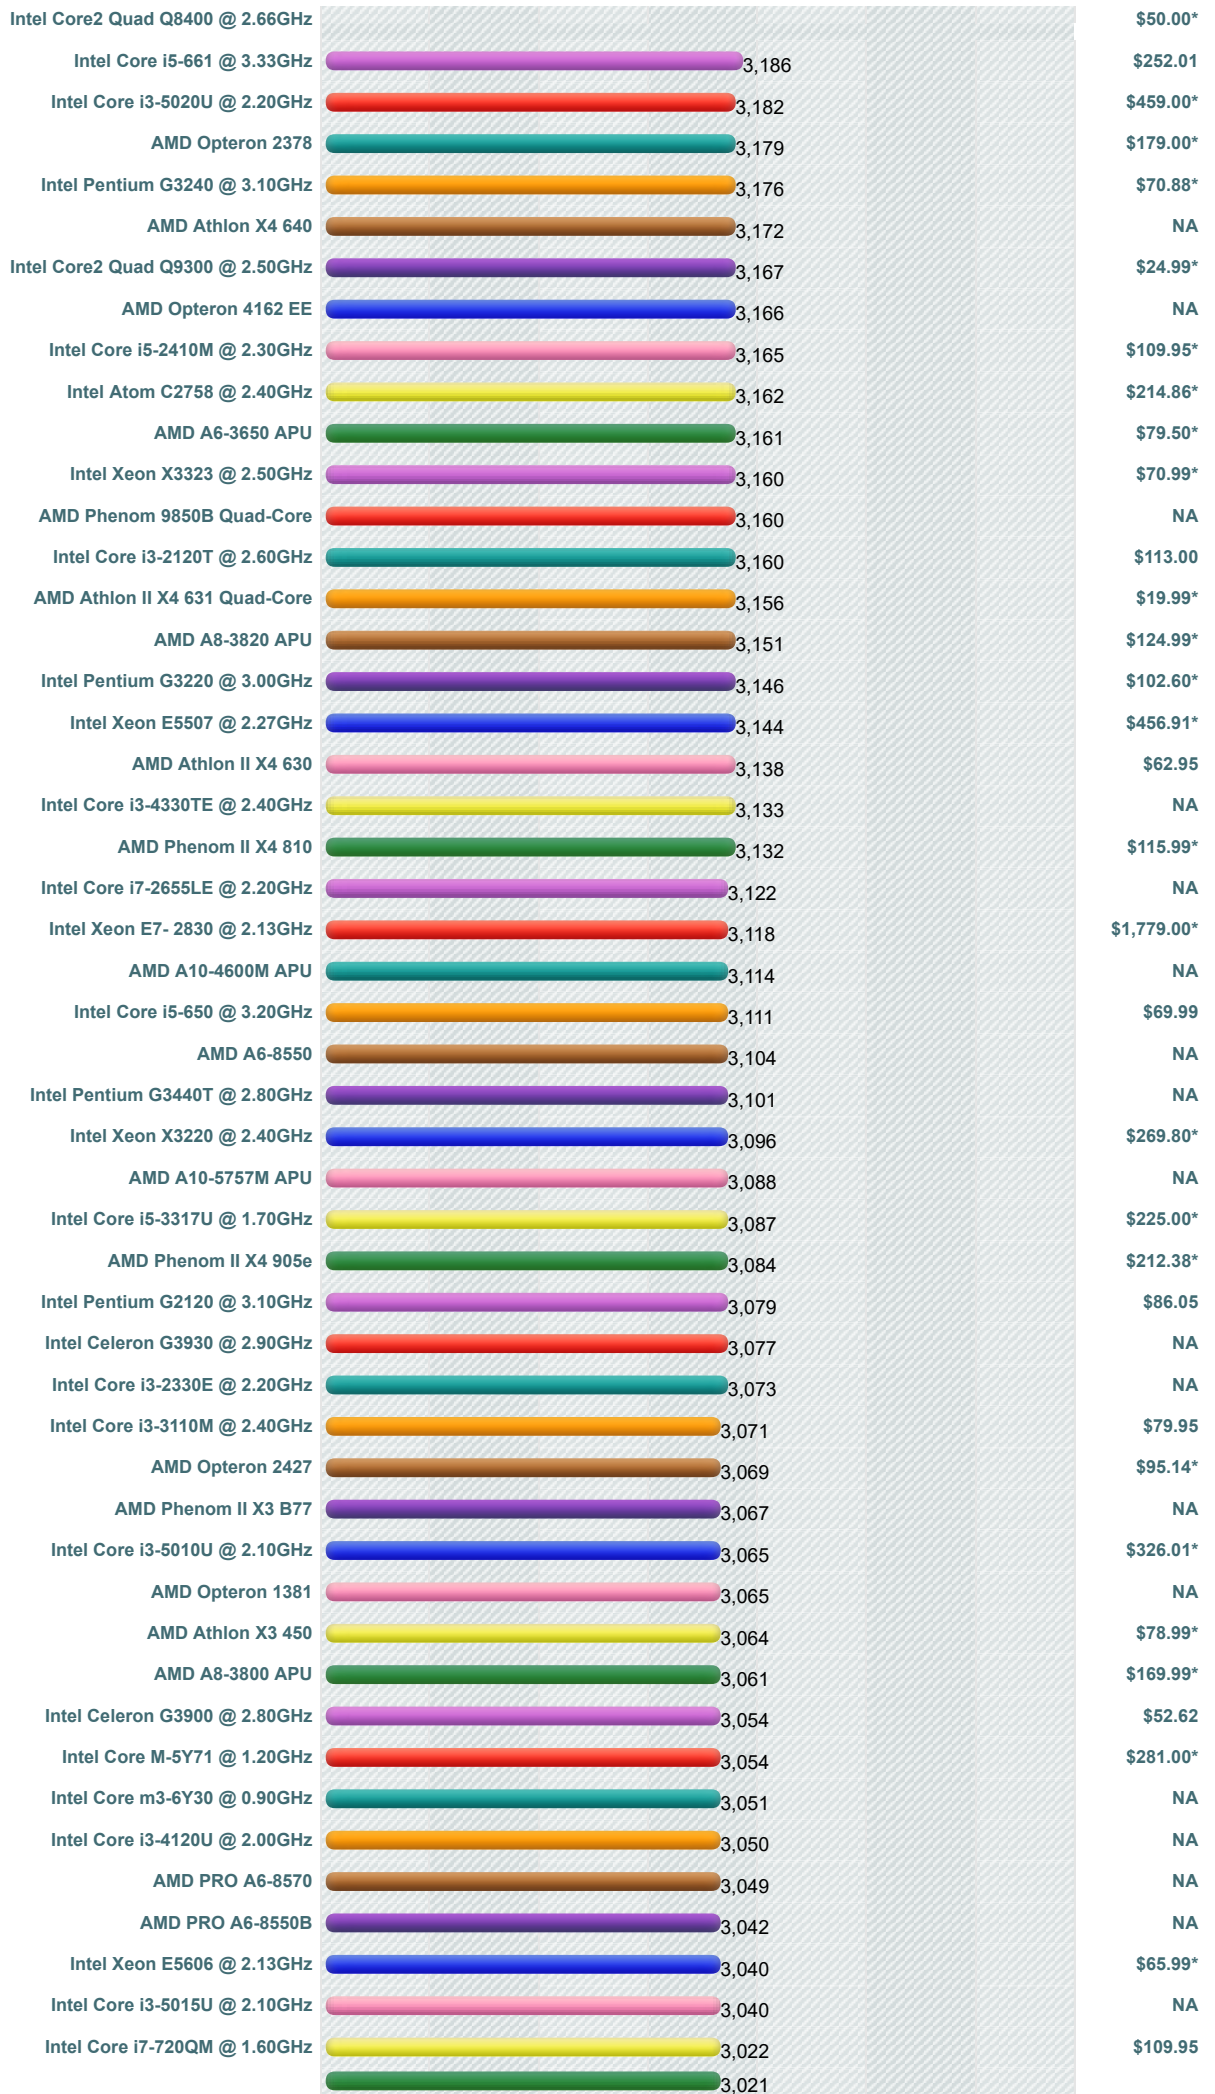

How does your CPU compare?
Add your CPU to our benchmark chart with **PerformanceTest V9!**

High Mid Range CPUs

This chart comparing mid range CPUs is made using thousands of **PerformanceTest** benchmark results and is updated daily. Intel CPUs in this chart include the slower Intel Core2 Duo CPUs, Intel Xeon CPUs and Intel Celeron CPUs. AMD CPUs typically in this chart include AMD Mobile CPUs, AMD Turion IIs, AMD Opteron Dual Core CPUs, and AMD Athlon Dual-Core CPUs.

CPU Mark | Price Performance

(Click to select desired chart)

PassMark - CPU Mark High Mid Range CPUs - Updated 6th of February 2018

PassMark CPU Benchmarks - High Mid Range CPUs

PassMark Software © 2008-2018

* - Last seen price from our affiliates.

[\[Home\]](#) - [\[Common CPUs\]](#) - [\[Overclocked CPUs\]](#) - [\[Searchable CPU List\]](#) - [\[Graph Notes\]](#)
[\[High-End CPUs\]](#) - [\[High Mid-Range CPUs\]](#) - [\[Low Mid-Range CPUs\]](#) - [\[Low-End CPUs\]](#)
[\[CPU Popularity 90 days\]](#) - [\[Multi CPU Systems\]](#) - [\[Laptop CPUs\]](#) - [\[Desktop CPUs\]](#)
[\[CPU Mega Page - Detailed CPU List\]](#) - [\[Single Thread CPU Performance\]](#)
[\[CPU Mark by Socket Type\]](#) - [\[Manufacturer Market Share\]](#)