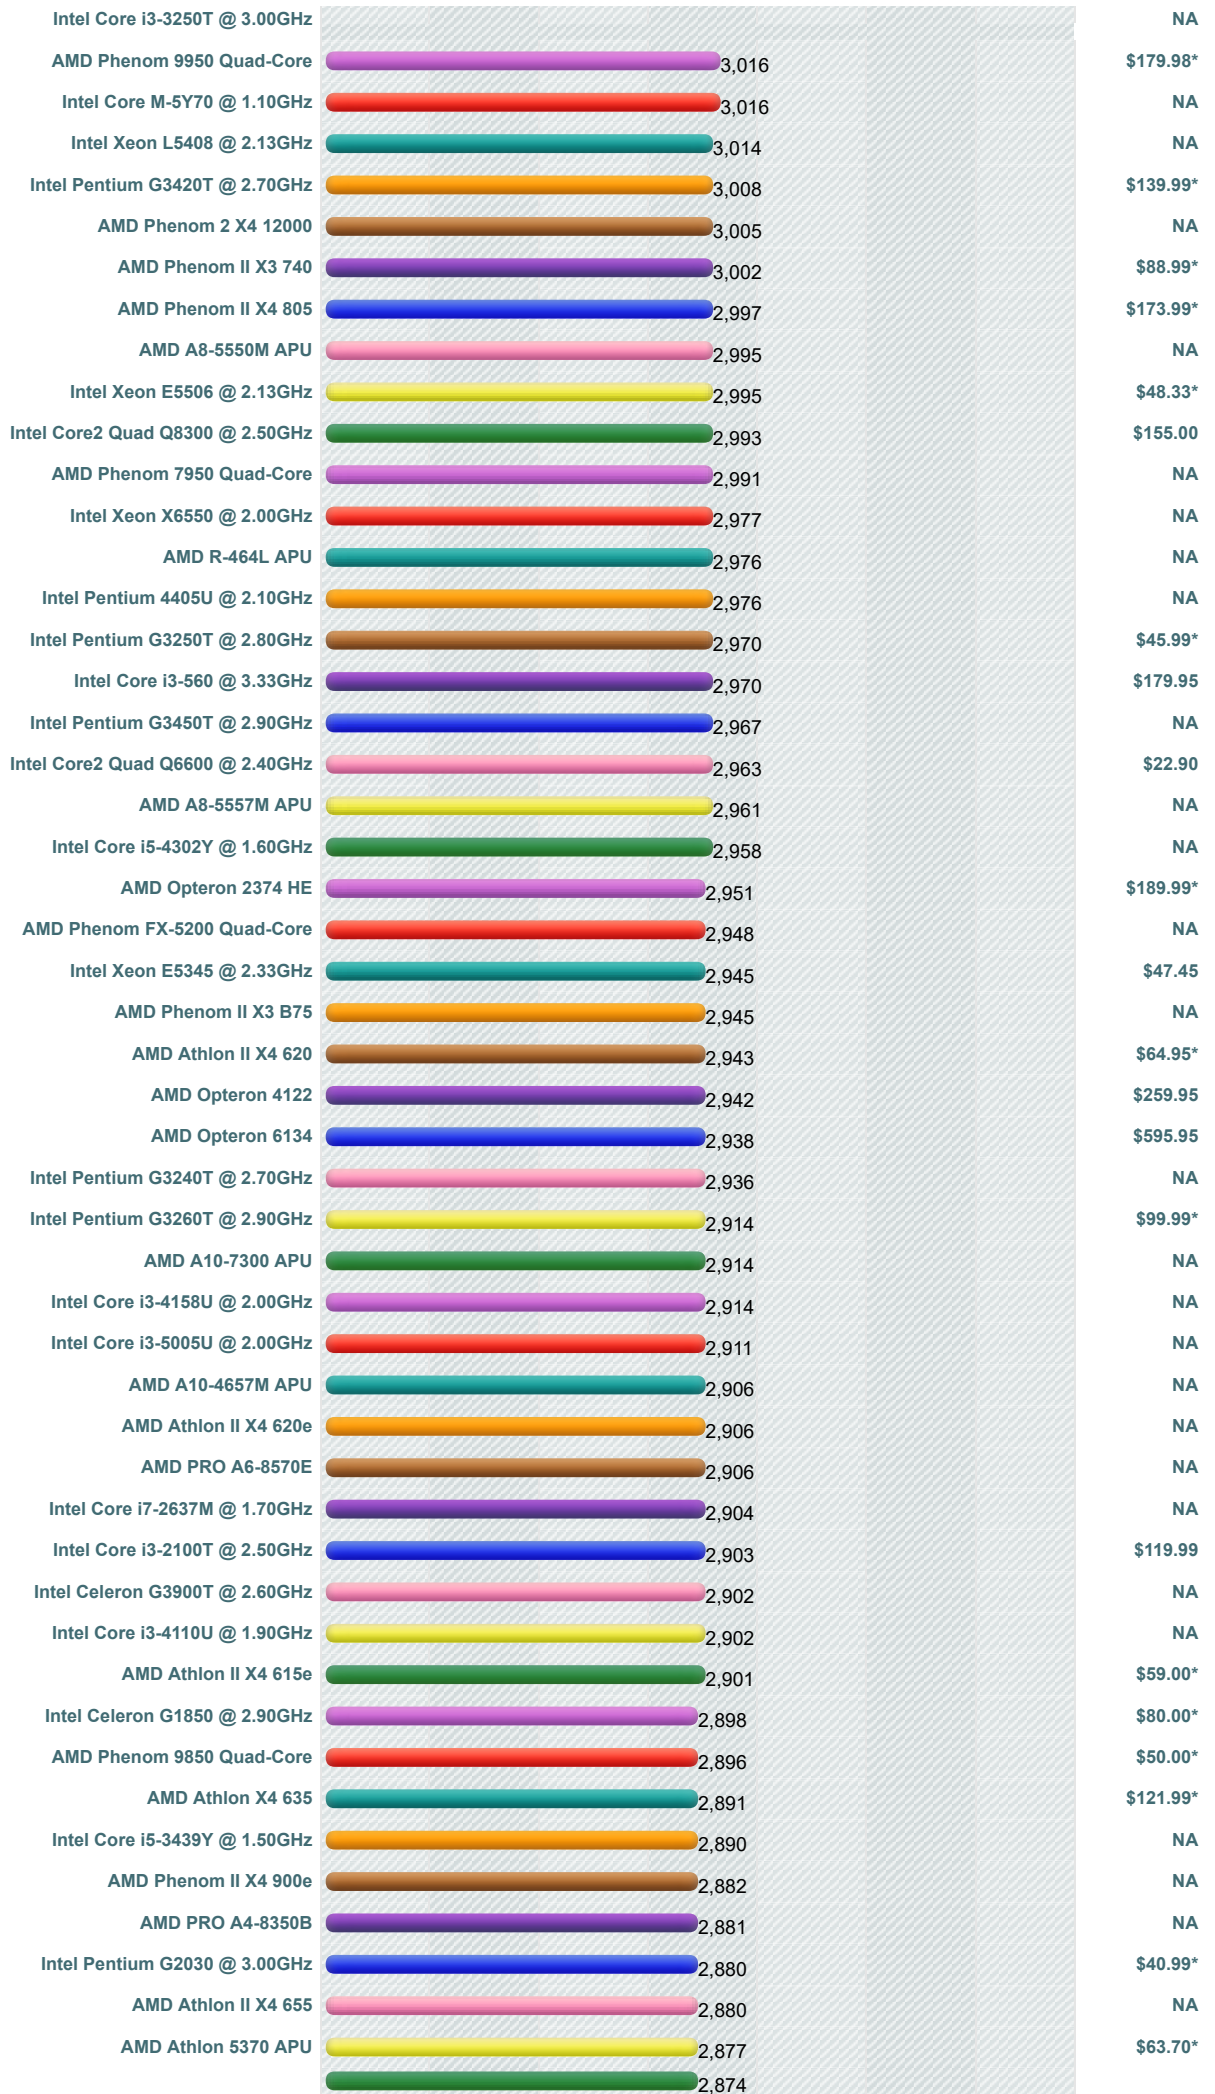

How does your CPU compare?
Add your CPU to our benchmark chart with **PerformanceTest V9!**

High Mid Range CPUs

This chart comparing mid range CPUs is made using thousands of **PerformanceTest** benchmark results and is updated daily. Intel CPUs in this chart include the slower Intel Core2 Duo CPUs, Intel Xeon CPUs and Intel Celeron CPUs. AMD CPUs typically in this chart include AMD Mobile CPUs, AMD Turion IIs, AMD Opteron Dual Core CPUs, and AMD Athlon Dual-Core CPUs.

CPU Mark | Price Performance

(Click to select desired chart)

PassMark - CPU Mark High Mid Range CPUs - Updated 6th of February 2018

PassMark CPU Benchmarks - High Mid Range CPUs

PassMark Software © 2008-2018

* - Last seen price from our affiliates.

[\[Home\]](#) - [\[Common CPUs\]](#) - [\[Overclocked CPUs\]](#) - [\[Searchable CPU List\]](#) - [\[Graph Notes\]](#)
[\[High-End CPUs\]](#) - [\[High Mid-Range CPUs\]](#) - [\[Low Mid-Range CPUs\]](#) - [\[Low-End CPUs\]](#)
[\[CPU Popularity 90 days\]](#) - [\[Multi CPU Systems\]](#) - [\[Laptop CPUs\]](#) - [\[Desktop CPUs\]](#)
[\[CPU Mega Page - Detailed CPU List\]](#) - [\[Single Thread CPU Performance\]](#)
[\[CPU Mark by Socket Type\]](#) - [\[Manufacturer Market Share\]](#)