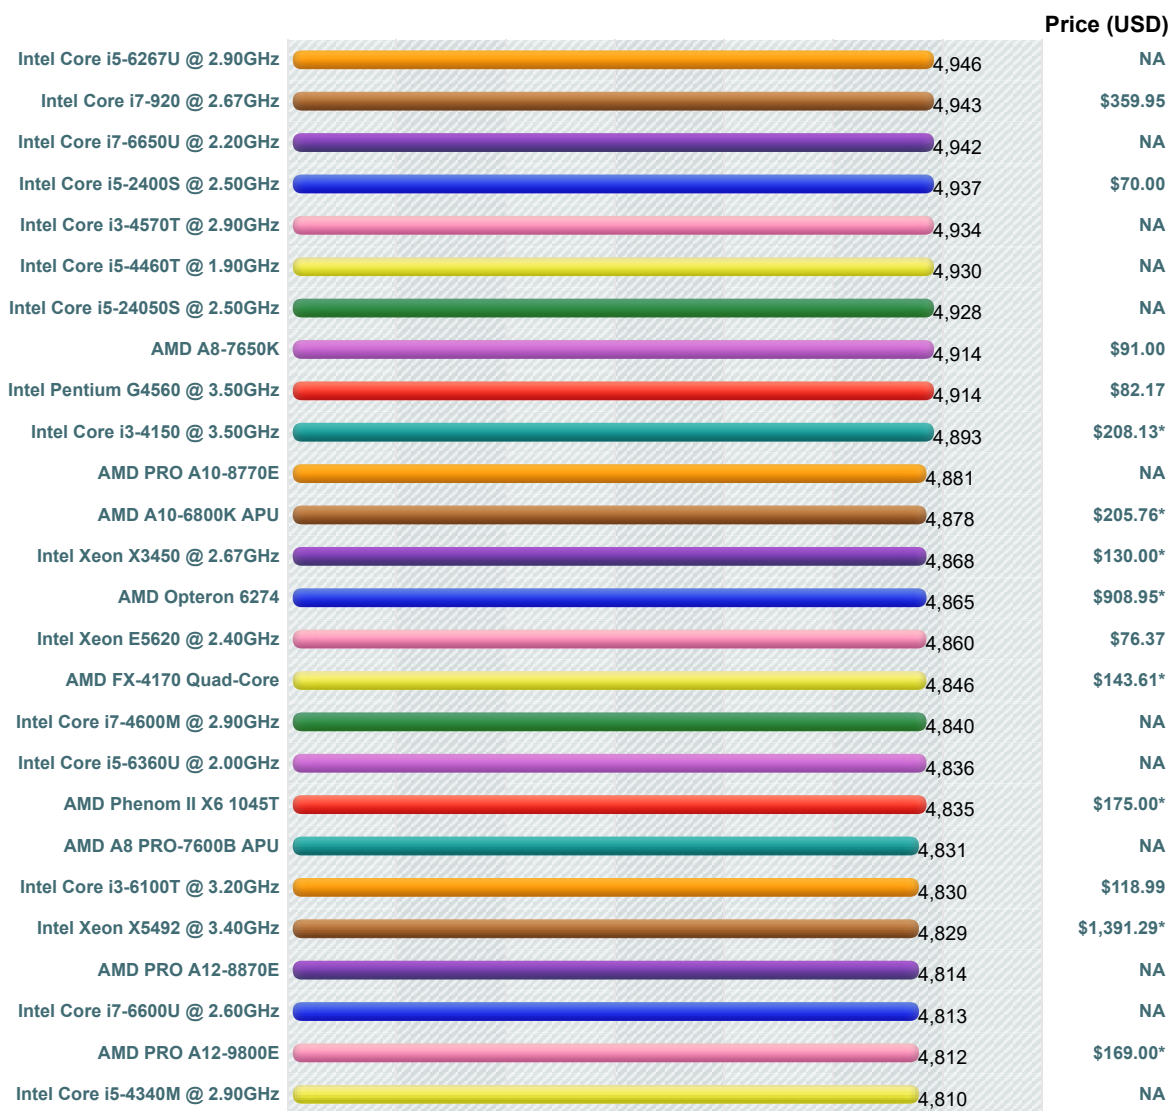

Home » CPU Benchmarks » High to Mid Range CPUs

CPU Benchmarks Video Card Benchmarks Hard Drive Benchmarks RAM PC Systems Android iOS / iPhone

CPU Benchmarks

Over 800,000 CPUs Benchmarked

----Select A Page ----

How does your CPU compare?
Add your CPU to our benchmark chart with **PerformanceTest V9!**

High Mid Range CPUs

This chart comparing mid range CPUs is made using thousands of **PerformanceTest** benchmark results and is updated daily. Intel CPUs in this chart include the slower Intel Core2 Duo CPUs, Intel Xeon CPUs and Intel Celeron CPUs. AMD CPUs typically in this chart include AMD Mobile CPUs, AMD Turion IIs, AMD Opteron Dual Core CPUs, and AMD Athlon Dual-Core CPUs.

CPU Mark | Price Performance

(Click to select desired chart)

PassMark - CPU Mark High Mid Range CPUs - Updated 6th of February 2018