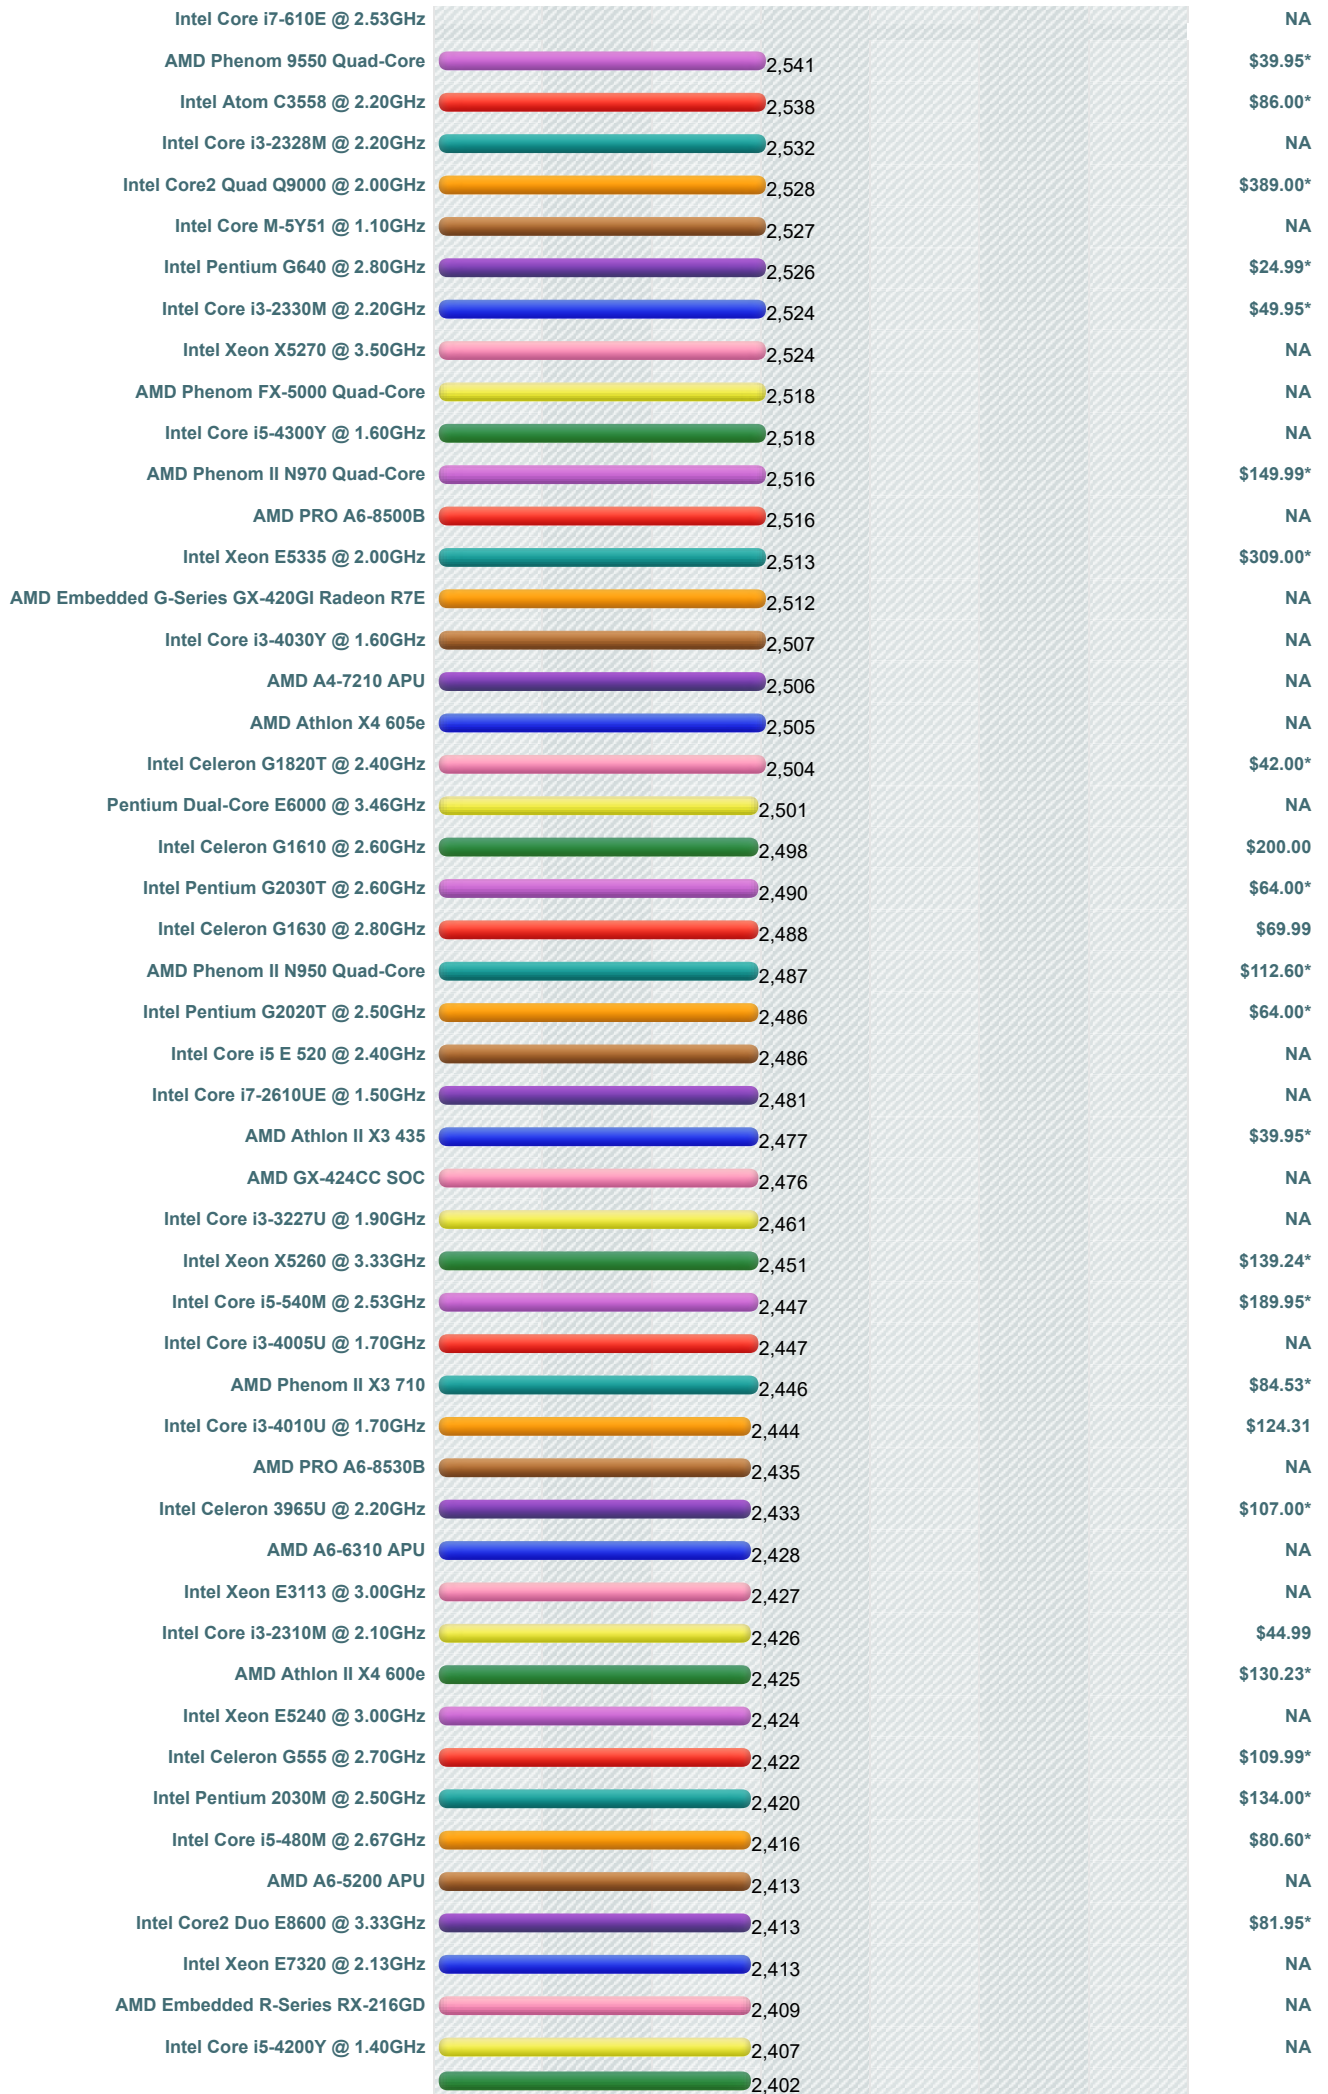

How does your CPU compare?
Add your CPU to our benchmark chart with **PerformanceTest V9!**

High Mid Range CPUs

This chart comparing mid range CPUs is made using thousands of **PerformanceTest** benchmark results and is updated daily. Intel CPUs in this chart include the slower Intel Core2 Duo CPUs, Intel Xeon CPUs and Intel Celeron CPUs. AMD CPUs typically in this chart include AMD Mobile CPUs, AMD Turion IIs, AMD Opteron Dual Core CPUs, and AMD Athlon Dual-Core CPUs.

CPU Mark | Price Performance

(Click to select desired chart)

PassMark - CPU Mark High Mid Range CPUs - Updated 6th of February 2018

PassMark CPU Benchmarks - High Mid Range CPUs

PassMark Software © 2008-2018

* - Last seen price from our affiliates.

[\[Home\]](#) - [\[Common CPUs\]](#) - [\[Overclocked CPUs\]](#) - [\[Searchable CPU List\]](#) - [\[Graph Notes\]](#)
[\[High-End CPUs\]](#) - [\[High Mid-Range CPUs\]](#) - [\[Low Mid-Range CPUs\]](#) - [\[Low-End CPUs\]](#)
[\[CPU Popularity 90 days\]](#) - [\[Multi CPU Systems\]](#) - [\[Laptop CPUs\]](#) - [\[Desktop CPUs\]](#)
[\[CPU Mega Page - Detailed CPU List\]](#) - [\[Single Thread CPU Performance\]](#)
[\[CPU Mark by Socket Type\]](#) - [\[Manufacturer Market Share\]](#)