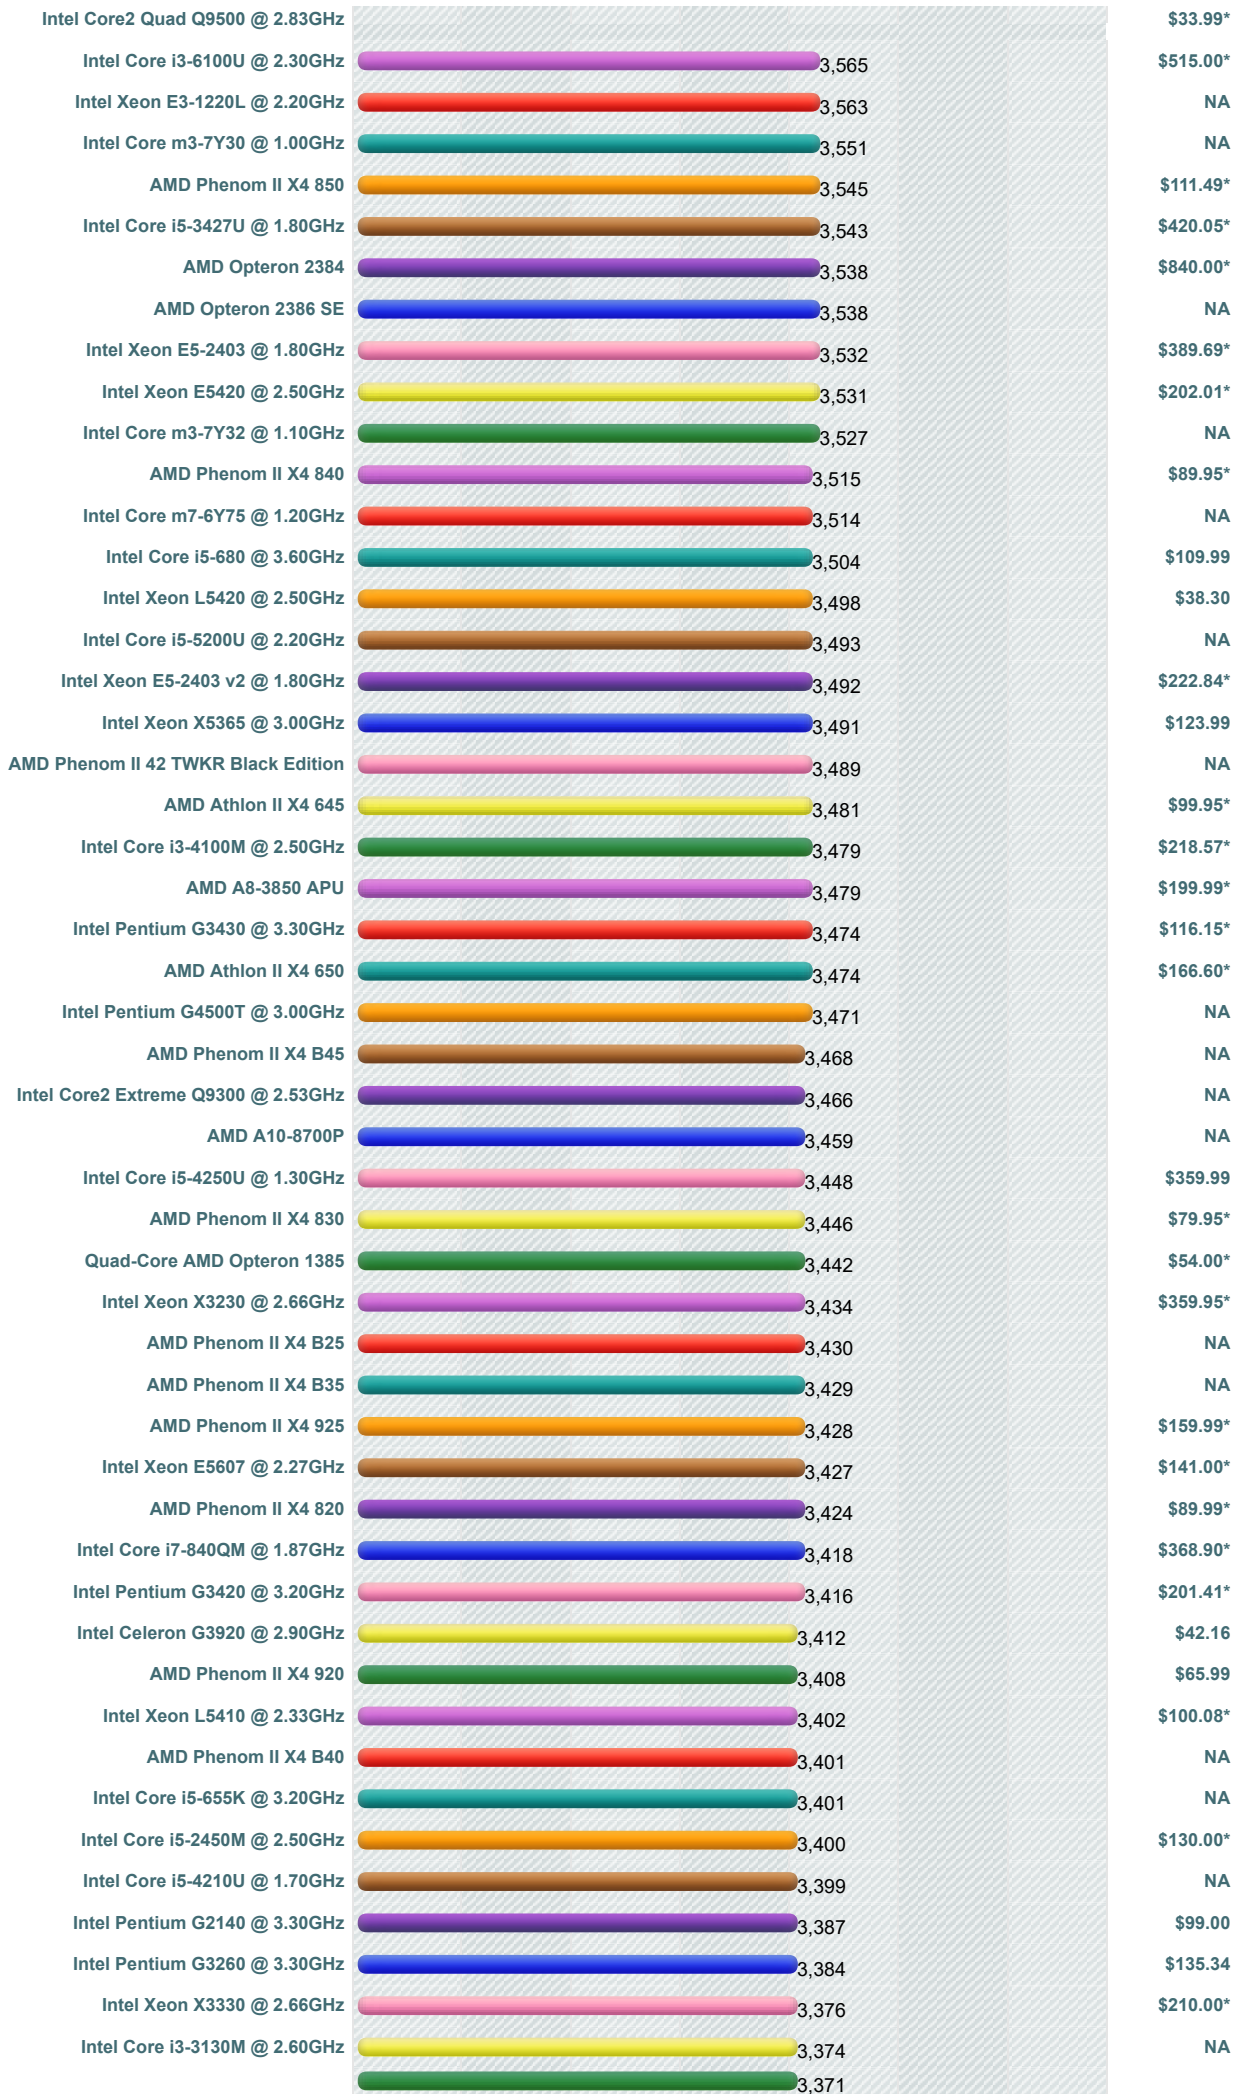

How does your CPU compare?
Add your CPU to our benchmark chart with **PerformanceTest V9!**

High Mid Range CPUs

This chart comparing mid range CPUs is made using thousands of **PerformanceTest** benchmark results and is updated daily. Intel CPUs in this chart include the slower Intel Core2 Duo CPUs, Intel Xeon CPUs and Intel Celeron CPUs. AMD CPUs typically in this chart include AMD Mobile CPUs, AMD Turion IIs, AMD Opteron Dual Core CPUs, and AMD Athlon Dual-Core CPUs.

CPU Mark | Price Performance

(Click to select desired chart)

PassMark - CPU Mark High Mid Range CPUs - Updated 6th of February 2018

PassMark CPU Benchmarks - High Mid Range CPUs

PassMark Software © 2008-2018

* - Last seen price from our affiliates.

[\[Home\]](#) - [\[Common CPUs\]](#) - [\[Overclocked CPUs\]](#) - [\[Searchable CPU List\]](#) - [\[Graph Notes\]](#)
[\[High-End CPUs\]](#) - [\[High Mid-Range CPUs\]](#) - [\[Low Mid-Range CPUs\]](#) - [\[Low-End CPUs\]](#)
[\[CPU Popularity 90 days\]](#) - [\[Multi CPU Systems\]](#) - [\[Laptop CPUs\]](#) - [\[Desktop CPUs\]](#)
[\[CPU Mega Page - Detailed CPU List\]](#) - [\[Single Thread CPU Performance\]](#)
[\[CPU Mark by Socket Type\]](#) - [\[Manufacturer Market Share\]](#)